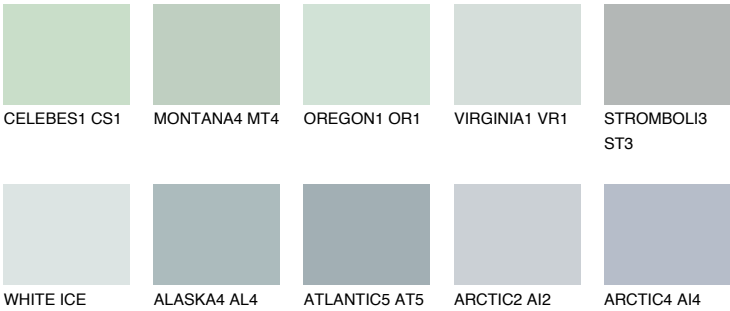

COLOUR DETAILS

ATLANTIC3 AT3

59% TSR 56%

Matching colours

COLOURS

INTENSE

For more information on plasters and paints, go to www.ceresit.en

*The presented colours refer to plasters and paints offered by Ceresit. Due to the use of digital techniques, the presented colours might not represent the original ones, thus they cannot be considered as a reliable colour presentation. We recommend checking the authentic colour samples.