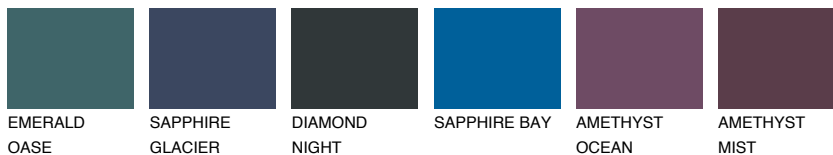

COLOUR DETAILS

ATLANTIC3 AT3

59% TSR 56%

Matching colours

COLOURS

INTENSE

For more information on plasters and paints, go to www.ceresit.en

*The presented colours refer to plasters and paints offered by Ceresit. Due to the use of digital techniques, the presented colours might not represent the original ones, thus they cannot be considered as a reliable colour presentation. We recommend checking the authentic colour samples.