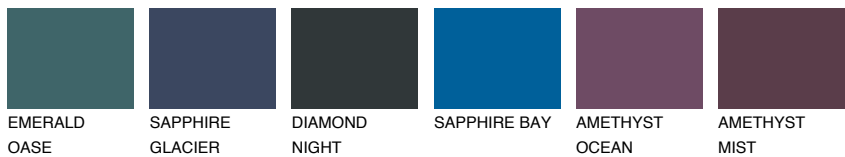

COLOUR DETAILS

ATLANTIC3 AT3

59% TSR 56%

Matching colours

COLOURS

INTENSE

For more information on plasters and paints, go to www.ceresit.en

*The presented colours refer to plasters and paints offered by Ceresit. Due to the use of digital techniques, the presented colours might not represent the original ones, thus they cannot be considered as a reliable colour presentation. We recommend checking the authentic colour samples.