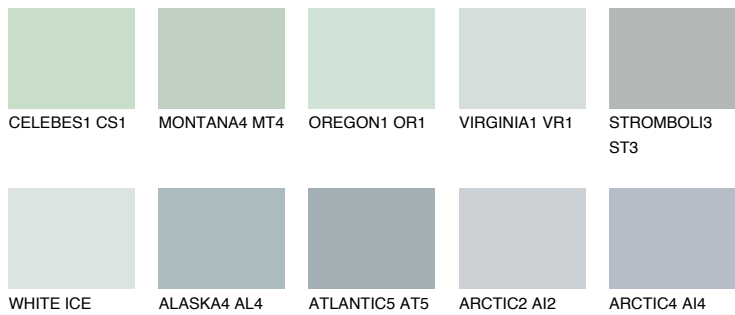

COLOUR DETAILS

ATLANTIC3 AT3

59% TSR 56%

Matching colours

COLOURS

INTENSE

For more information on plasters and paints, go to www.ceresit.en

*The presented colours refer to plasters and paints offered by Ceresit. Due to the use of digital techniques, the presented colours might not represent the original ones, thus they cannot be considered as a reliable colour presentation. We recommend checking the authentic colour samples.