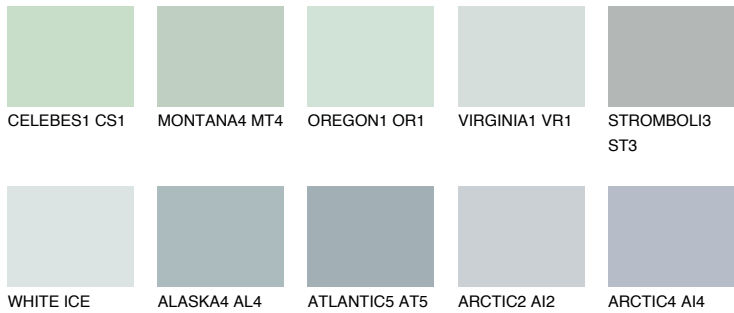

# COLOUR DETAILS

## ATLANTIC3 AT3

59% TSR 56%

### Matching colours

#### COLOURS