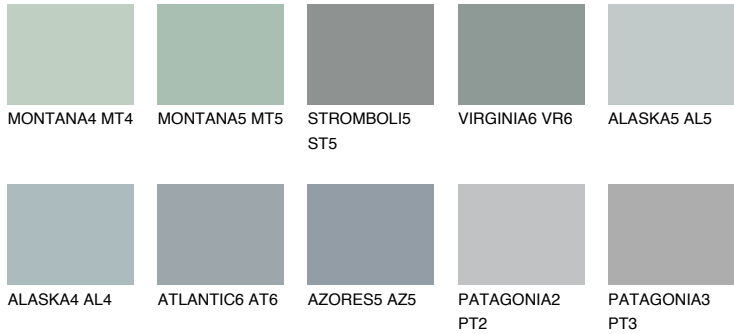

COLOUR DETAILS

VIRGINIA5 VR5

43% **TSR** 40%

Matching colours

COLOURS

INTENSE

For more information on plasters and paints, go to www.ceresit.en

*The presented colours refer to plasters and paints offered by Ceresit. Due to the use of digital techniques, the presented colours might not represent the original ones, thus they cannot be considered as a reliable colour presentation. We recommend checking the authentic colour samples.