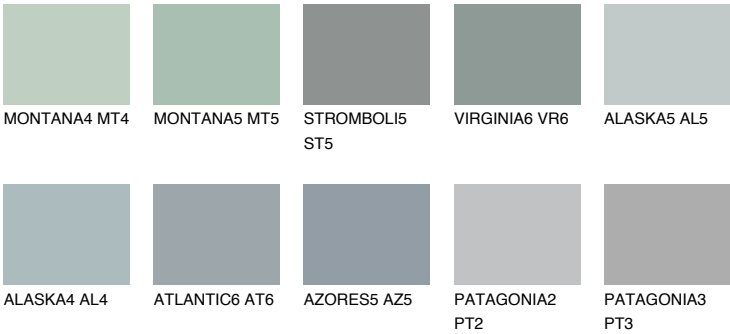

VIRGINIA5 VR5

43% **TSR** 40%

Matching colours

COLOURS

INTENSE

For more information on plasters and paints, go to www.ceresit.en

*The presented colours refer to plasters and paints offered by Ceresit. Due to the use of digital techniques, the presented colours might not represent the original ones, thus they cannot be considered as a reliable colour presentation. We recommend checking the authentic colour samples.