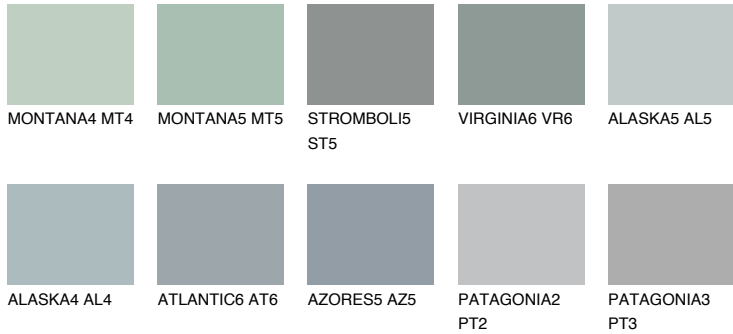

COLOUR DETAILS

VIRGINIA5 VR5

43% **TSR** 40%

Matching colours

COLOURS

INTENSE

For more information on plasters and paints, go to www.ceresit.en

*The presented colours refer to plasters and paints offered by Ceresit. Due to the use of digital techniques, the presented colours might not represent the original ones, thus they cannot be considered as a reliable colour presentation. We recommend checking the authentic colour samples.