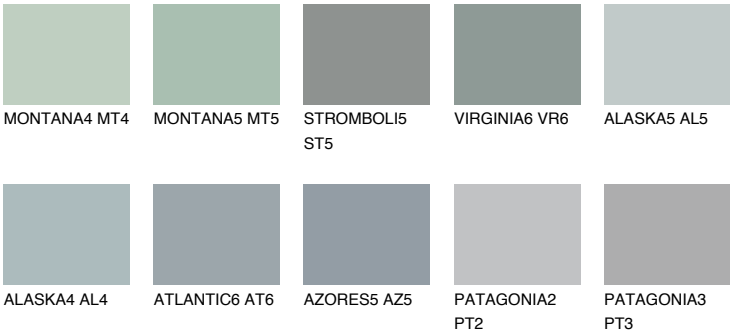

VIRGINIA5 VR5

43% **TSR** 40%

Matching colours

COLOURS

INTENSE

For more information on plasters and paints, go to www.ceresit.en

*The presented colours refer to plasters and paints offered by Ceresit. Due to the use of digital techniques, the presented colours might not represent the original ones, thus they cannot be considered as a reliable colour presentation. We recommend checking the authentic colour samples.