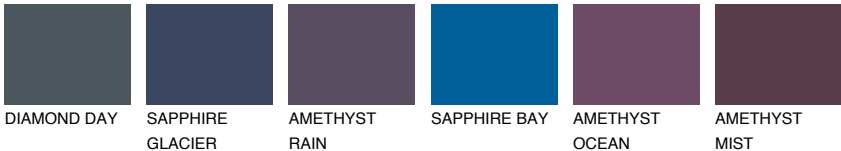

VIRGINIA5 VR5

43% **TSR** 40%

Matching colours

COLOURS

INTENSE

For more information on plasters and paints, go to www.ceresit.en

*The presented colours refer to plasters and paints offered by Ceresit. Due to the use of digital techniques, the presented colours might not represent the original ones, thus they cannot be considered as a reliable colour presentation. We recommend checking the authentic colour samples.