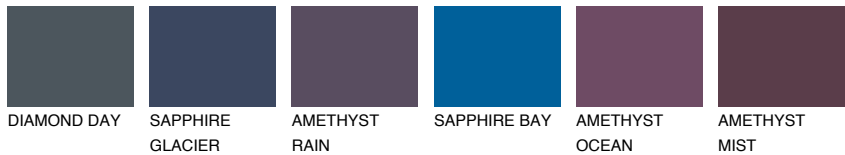

VIRGINIA5 VR5

43% **TSR** 40%

Matching colours

COLOURS

INTENSE

For more information on plasters and paints, go to www.ceresit.en

*The presented colours refer to plasters and paints offered by Ceresit. Due to the use of digital techniques, the presented colours might not represent the original ones, thus they cannot be considered as a reliable colour presentation. We recommend checking the authentic colour samples.