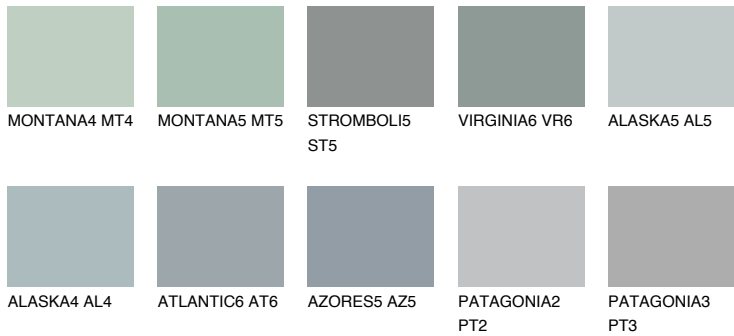

VIRGINIA5 VR5

43% **TSR** 40%

Matching colours

COLOURS

INTENSE

For more information on plasters and paints, go to www.ceresit.en

*The presented colours refer to plasters and paints offered by Ceresit. Due to the use of digital techniques, the presented colours might not represent the original ones, thus they cannot be considered as a reliable colour presentation. We recommend checking the authentic colour samples.