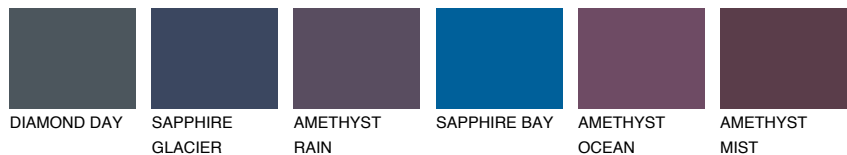

VIRGINIA4 VR4

49% TSR 43%

Matching colours

COLOURS

INTENSE

For more information on plasters and paints, go to www.ceresit.en

*The presented colours refer to plasters and paints offered by Ceresit. Due to the use of digital techniques, the presented colours might not represent the original ones, thus they cannot be considered as a reliable colour presentation. We recommend checking the authentic colour samples.