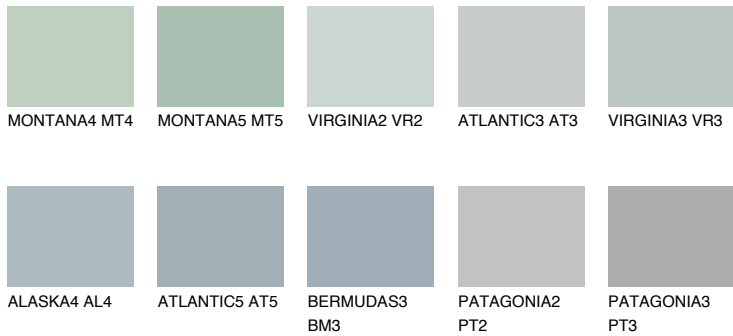

COLOUR DETAILS

VIRGINIA4 VR4

49% TSR 43%

Matching colours

COLOURS

INTENSE

For more information on plasters and paints, go to www.ceresit.en

*The presented colours refer to plasters and paints offered by Ceresit. Due to the use of digital techniques, the presented colours might not represent the original ones, thus they cannot be considered as a reliable colour presentation. We recommend checking the authentic colour samples.