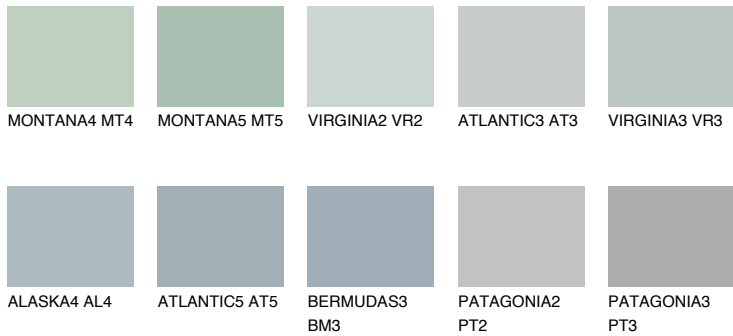

VIRGINIA4 VR4

49% **TSR** 43%

Matching colours

COLOURS

INTENSE

For more information on plasters and paints, go to www.ceresit.en

*The presented colours refer to plasters and paints offered by Ceresit. Due to the use of digital techniques, the presented colours might not represent the original ones, thus they cannot be considered as a reliable colour presentation. We recommend checking the authentic colour samples.