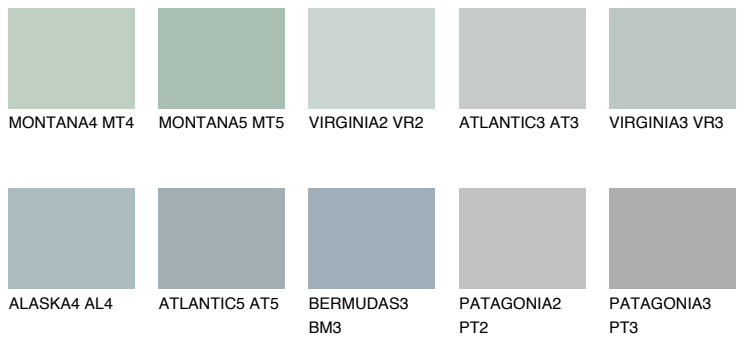

VIRGINIA4 VR4

49% TSR 43%

Matching colours

COLOURS

INTENSE

For more information on plasters and paints, go to www.ceresit.en

*The presented colours refer to plasters and paints offered by Ceresit. Due to the use of digital techniques, the presented colours might not represent the original ones, thus they cannot be considered as a reliable colour presentation. We recommend checking the authentic colour samples.