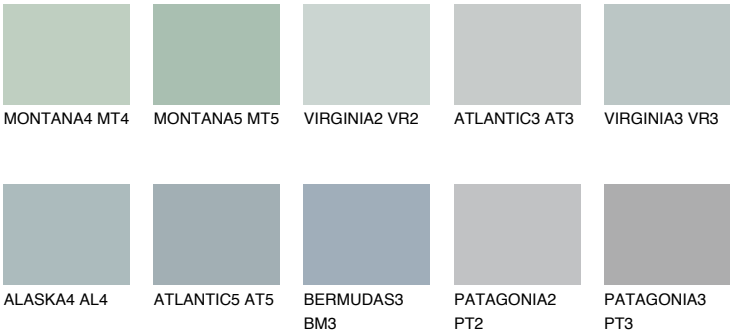

VIRGINIA4 VR4

49% TSR 43%

Matching colours

COLOURS

INTENSE

For more information on plasters and paints, go to www.ceresit.en

*The presented colours refer to plasters and paints offered by Ceresit. Due to the use of digital techniques, the presented colours might not represent the original ones, thus they cannot be considered as a reliable colour presentation. We recommend checking the authentic colour samples.