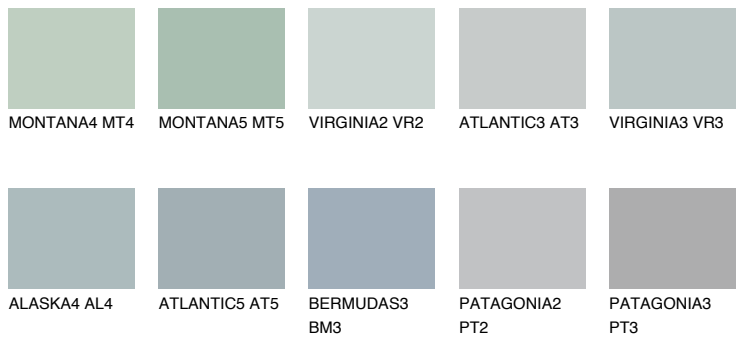

VIRGINIA4 VR4

49% **TSR** 43%

Matching colours

COLOURS

INTENSE

For more information on plasters and paints, go to www.ceresit.en

*The presented colours refer to plasters and paints offered by Ceresit. Due to the use of digital techniques, the presented colours might not represent the original ones, thus they cannot be considered as a reliable colour presentation. We recommend checking the authentic colour samples.