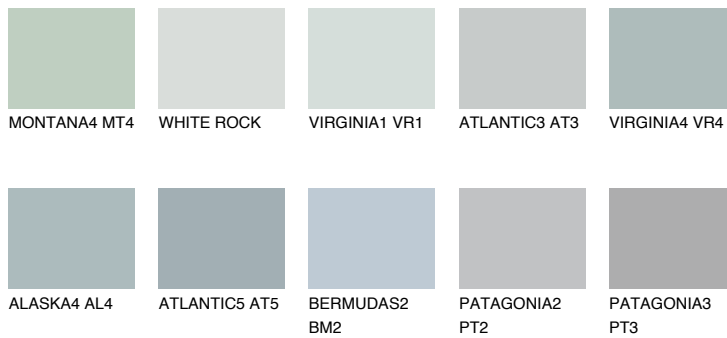

VIRGINIA3 VR3

55% TSR 52%

Matching colours

COLOURS

INTENSE

For more information on plasters and paints, go to www.ceresit.en

*The presented colours refer to plasters and paints offered by Ceresit. Due to the use of digital techniques, the presented colours might not represent the original ones, thus they cannot be considered as a reliable colour presentation. We recommend checking the authentic colour samples.