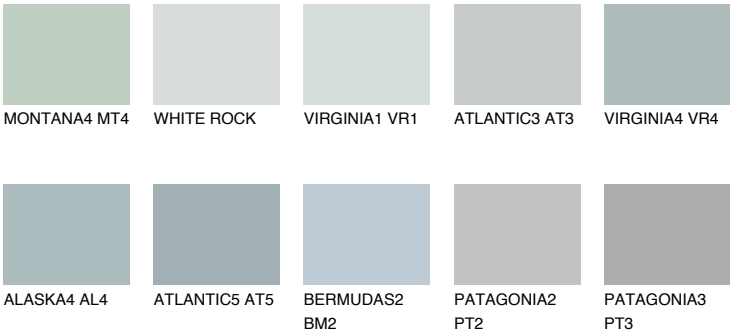

VIRGINIA3 VR3

55% TSR 52%

Matching colours

COLOURS

INTENSE

For more information on plasters and paints, go to www.ceresit.en

*The presented colours refer to plasters and paints offered by Ceresit. Due to the use of digital techniques, the presented colours might not represent the original ones, thus they cannot be considered as a reliable colour presentation. We recommend checking the authentic colour samples.