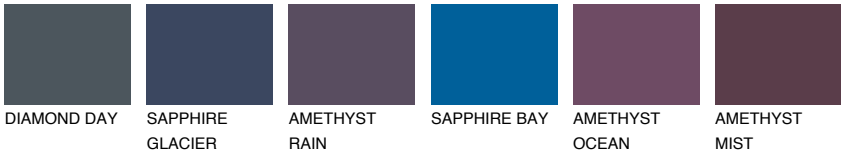

VIRGINIA3 VR3

55% TSR 52%

Matching colours

COLOURS

INTENSE

For more information on plasters and paints, go to www.ceresit.en

*The presented colours refer to plasters and paints offered by Ceresit. Due to the use of digital techniques, the presented colours might not represent the original ones, thus they cannot be considered as a reliable colour presentation. We recommend checking the authentic colour samples.