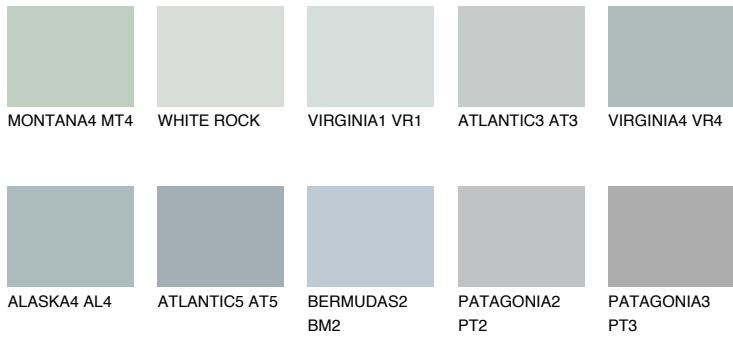

# COLOUR DETAILS

## VIRGINIA3 VR3

55% TSR 52%

### Matching colours

#### COLOURS