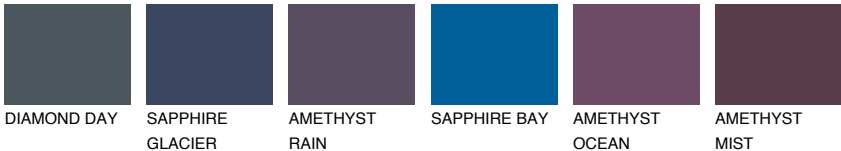

VIRGINIA3 VR3

55% **TSR** 52%

Matching colours

COLOURS

INTENSE

For more information on plasters and paints, go to www.ceresit.en

*The presented colours refer to plasters and paints offered by Ceresit. Due to the use of digital techniques, the presented colours might not represent the original ones, thus they cannot be considered as a reliable colour presentation. We recommend checking the authentic colour samples.