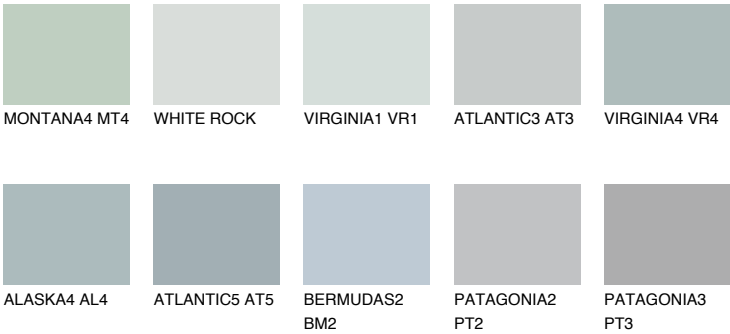

VIRGINIA3 VR3

55% **TSR** 52%

Matching colours

COLOURS

INTENSE

For more information on plasters and paints, go to www.ceresit.en

*The presented colours refer to plasters and paints offered by Ceresit. Due to the use of digital techniques, the presented colours might not represent the original ones, thus they cannot be considered as a reliable colour presentation. We recommend checking the authentic colour samples.