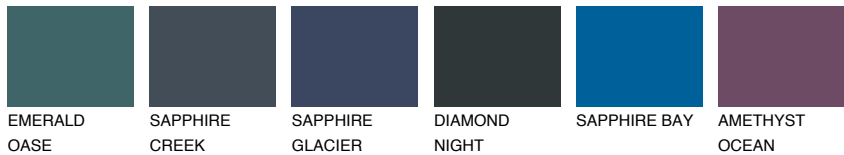

COLOUR DETAILS

VIRGINIA2 VR2

65% TSR 62%

Matching colours

COLOURS

INTENSE

For more information on plasters and paints, go to www.ceresit.en

*The presented colours refer to plasters and paints offered by Ceresit. Due to the use of digital techniques, the presented colours might not represent the original ones, thus they cannot be considered as a reliable colour presentation. We recommend checking the authentic colour samples.