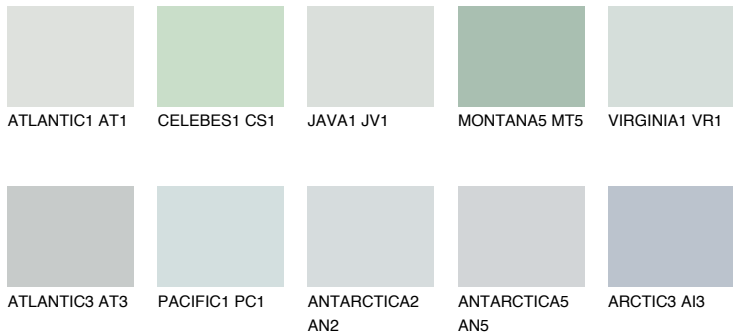

COLOUR DETAILS

VIRGINIA2 VR2

65% TSR 62%

Matching colours

COLOURS

INTENSE

For more information on plasters and paints, go to www.ceresit.en

*The presented colours refer to plasters and paints offered by Ceresit. Due to the use of digital techniques, the presented colours might not represent the original ones, thus they cannot be considered as a reliable colour presentation. We recommend checking the authentic colour samples.