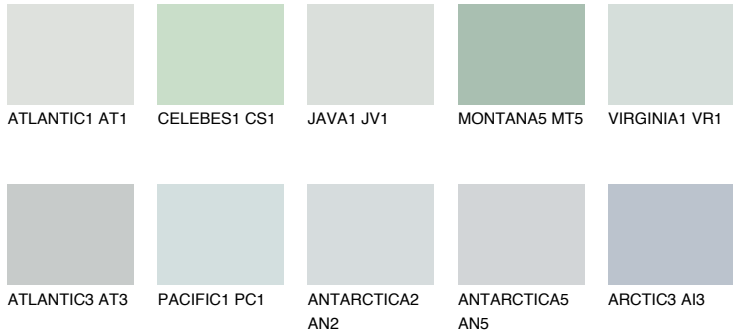

COLOUR DETAILS

VIRGINIA2 VR2

65% TSR 62%

Matching colours

COLOURS

INTENSE

For more information on plasters and paints, go to www.ceresit.en

*The presented colours refer to plasters and paints offered by Ceresit. Due to the use of digital techniques, the presented colours might not represent the original ones, thus they cannot be considered as a reliable colour presentation. We recommend checking the authentic colour samples.