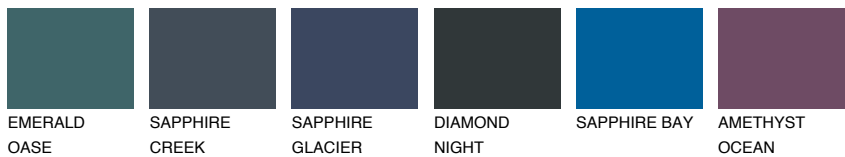

COLOUR DETAILS

VIRGINIA2 VR2

65% TSR 62%

Matching colours

COLOURS

INTENSE

For more information on plasters and paints, go to www.ceresit.en

*The presented colours refer to plasters and paints offered by Ceresit. Due to the use of digital techniques, the presented colours might not represent the original ones, thus they cannot be considered as a reliable colour presentation. We recommend checking the authentic colour samples.