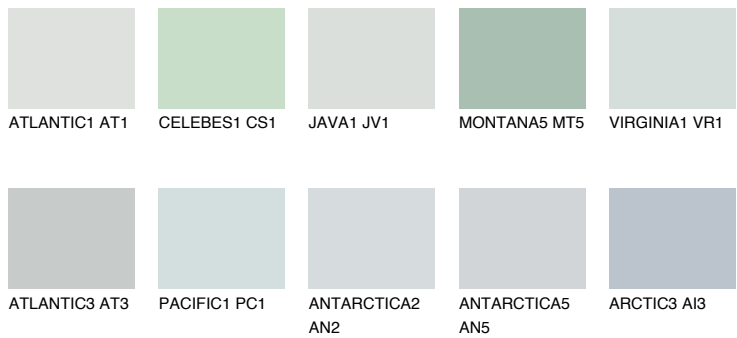

COLOUR DETAILS

VIRGINIA2 VR2

65% TSR 62%

Matching colours

COLOURS

INTENSE

For more information on plasters and paints, go to www.ceresit.en

*The presented colours refer to plasters and paints offered by Ceresit. Due to the use of digital techniques, the presented colours might not represent the original ones, thus they cannot be considered as a reliable colour presentation. We recommend checking the authentic colour samples.