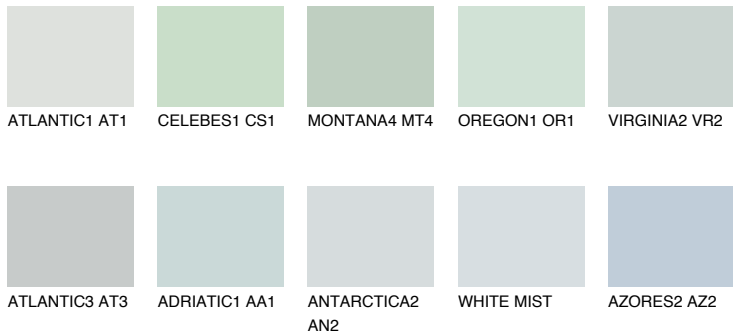

# COLOUR DETAILS

## VIRGINIA1 VR1

71% TSR 71%

### Matching colours

#### COLOURS