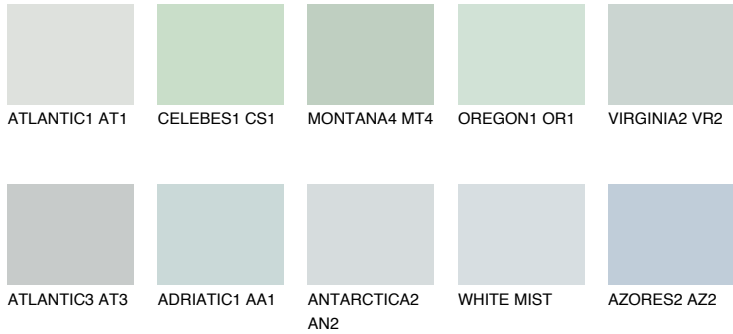

COLOUR DETAILS

VIRGINIA1 VR1

71% TSR 71%

Matching colours

COLOURS

INTENSE

For more information on plasters and paints, go to www.ceresit.en

*The presented colours refer to plasters and paints offered by Ceresit. Due to the use of digital techniques, the presented colours might not represent the original ones, thus they cannot be considered as a reliable colour presentation. We recommend checking the authentic colour samples.