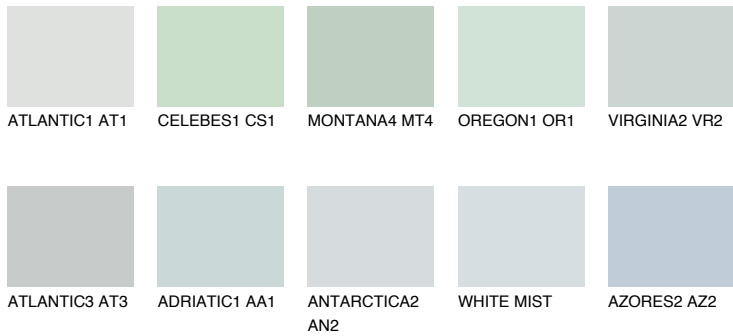

COLOUR DETAILS

VIRGINIA1 VR1

71% TSR 71%

Matching colours

COLOURS

INTENSE

For more information on plasters and paints, go to www.ceresit.en

*The presented colours refer to plasters and paints offered by Ceresit. Due to the use of digital techniques, the presented colours might not represent the original ones, thus they cannot be considered as a reliable colour presentation. We recommend checking the authentic colour samples.