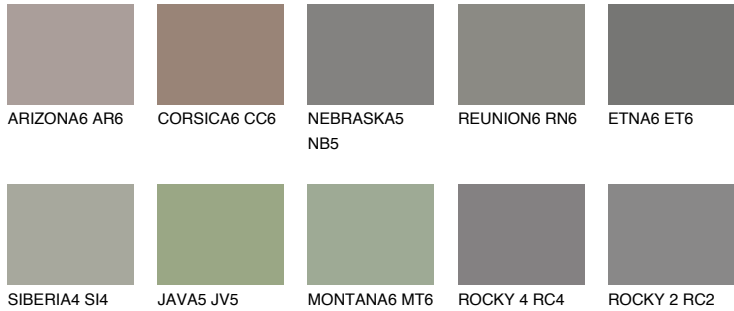

COLOUR DETAILS

NEBRASKA6 NB6

16% **TSR** 13%

Matching colours

COLOURS

INTENSE

For more information on plasters and paints, go to www.ceresit.en

*The presented colours refer to plasters and paints offered by Ceresit. Due to the use of digital techniques, the presented colours might not represent the original ones, thus they cannot be considered as a reliable colour presentation. We recommend checking the authentic colour samples.