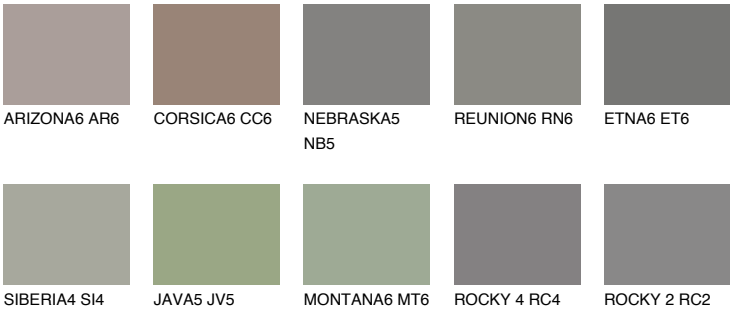

COLOUR DETAILS

NEBRASKA6 NB6

16% **TSR** 13%

Matching colours

COLOURS

INTENSE

For more information on plasters and paints, go to www.ceresit.en

*The presented colours refer to plasters and paints offered by Ceresit. Due to the use of digital techniques, the presented colours might not represent the original ones, thus they cannot be considered as a reliable colour presentation. We recommend checking the authentic colour samples.