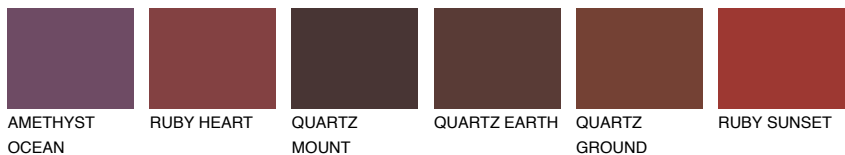

COLOUR DETAILS

NEBRASKA6 NB6

16% **TSR** 13%

Matching colours

COLOURS

INTENSE

For more information on plasters and paints, go to www.ceresit.en

*The presented colours refer to plasters and paints offered by Ceresit. Due to the use of digital techniques, the presented colours might not represent the original ones, thus they cannot be considered as a reliable colour presentation. We recommend checking the authentic colour samples.