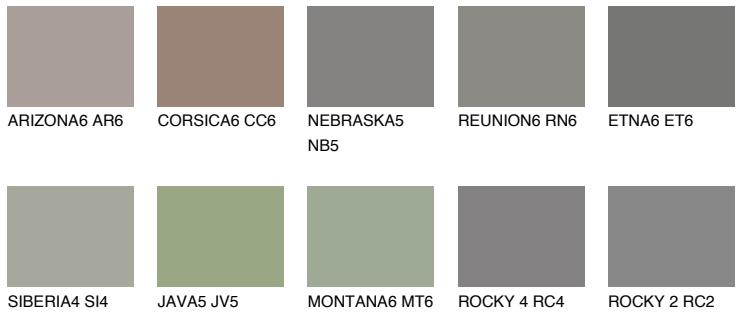

COLOUR DETAILS

NEBRASKA6 NB6

16% **TSR** 13%

Matching colours

COLOURS

INTENSE

For more information on plasters and paints, go to www.ceresit.en

*The presented colours refer to plasters and paints offered by Ceresit. Due to the use of digital techniques, the presented colours might not represent the original ones, thus they cannot be considered as a reliable colour presentation. We recommend checking the authentic colour samples.