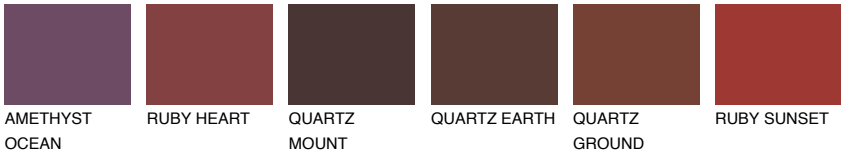

COLOUR DETAILS

NEBRASKA6 NB6

16% **TSR** 13%

Matching colours

COLOURS

INTENSE

For more information on plasters and paints, go to www.ceresit.en

*The presented colours refer to plasters and paints offered by Ceresit. Due to the use of digital techniques, the presented colours might not represent the original ones, thus they cannot be considered as a reliable colour presentation. We recommend checking the authentic colour samples.