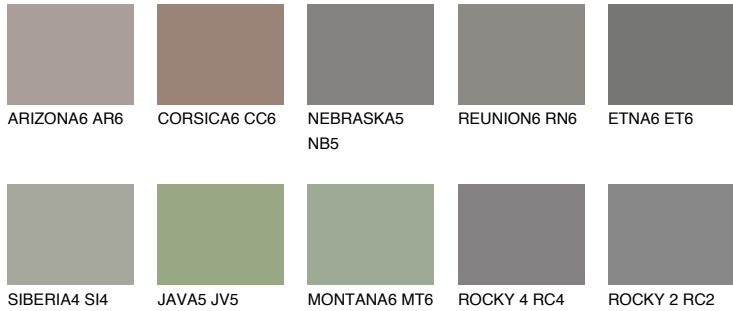

COLOUR DETAILS

NEBRASKA6 NB6

16% **TSR** 13%

Matching colours

COLOURS

INTENSE

For more information on plasters and paints, go to www.ceresit.en

*The presented colours refer to plasters and paints offered by Ceresit. Due to the use of digital techniques, the presented colours might not represent the original ones, thus they cannot be considered as a reliable colour presentation. We recommend checking the authentic colour samples.