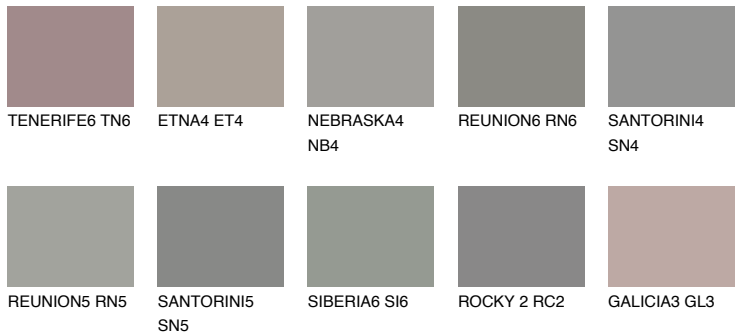

COLOUR DETAILS

NEBRASKA5 NB5

☀ 22% **TSR 18%**

Matching colours

COLOURS

INTENSE

For more information on plasters and paints, go to www.ceresit.en

*The presented colours refer to plasters and paints offered by Ceresit. Due to the use of digital techniques, the presented colours might not represent the original ones, thus they cannot be considered as a reliable colour presentation. We recommend checking the authentic colour samples.