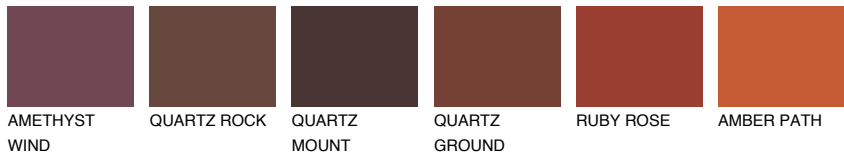

COLOUR DETAILS

NEBRASKA5 NB5

☀ 22%   **TSR 18%**

Matching colours

COLOURS

INTENSE

For more information on plasters and paints, go to www.ceresit.en

*The presented colours refer to plasters and paints offered by Ceresit. Due to the use of digital techniques, the presented colours might not represent the original ones, thus they cannot be considered as a reliable colour presentation. We recommend checking the authentic colour samples.