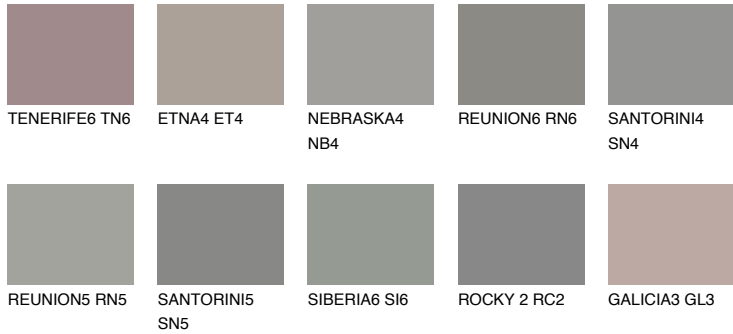

# COLOUR DETAILS

### Matching colours

#### COLOURS

#### INTENSE

For more information on plasters and paints, go to [www.ceresit.en](http://www.ceresit.en)

\*The presented colours refer to plasters and paints offered by Ceresit. Due to the use of digital techniques, the presented colours might not represent the original ones, thus they cannot be considered as a reliable colour presentation. We recommend checking the authentic colour samples.