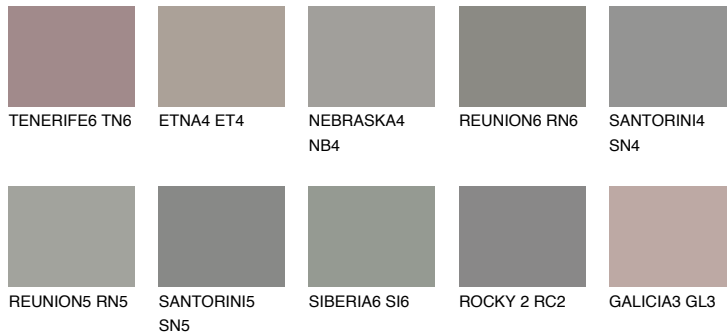

COLOUR DETAILS

NEBRASKA5 NB5

☀ 22% **TSR** 18%

Matching colours

COLOURS

INTENSE

For more information on plasters and paints, go to www.ceresit.en

*The presented colours refer to plasters and paints offered by Ceresit. Due to the use of digital techniques, the presented colours might not represent the original ones, thus they cannot be considered as a reliable colour presentation. We recommend checking the authentic colour samples.