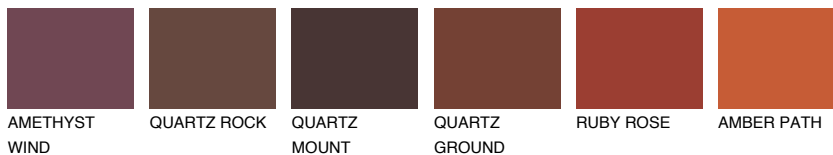

COLOUR DETAILS

NEBRASKA5 NB5

☀ 22% **TSR** 18%

Matching colours

COLOURS

INTENSE

For more information on plasters and paints, go to www.ceresit.en

*The presented colours refer to plasters and paints offered by Ceresit. Due to the use of digital techniques, the presented colours might not represent the original ones, thus they cannot be considered as a reliable colour presentation. We recommend checking the authentic colour samples.