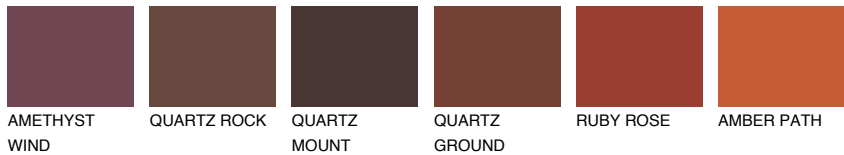

COLOUR DETAILS

NEBRASKA5 NB5

☀ 22% **TSR 18%**

Matching colours

COLOURS

INTENSE

For more information on plasters and paints, go to www.ceresit.en

*The presented colours refer to plasters and paints offered by Ceresit. Due to the use of digital techniques, the presented colours might not represent the original ones, thus they cannot be considered as a reliable colour presentation. We recommend checking the authentic colour samples.