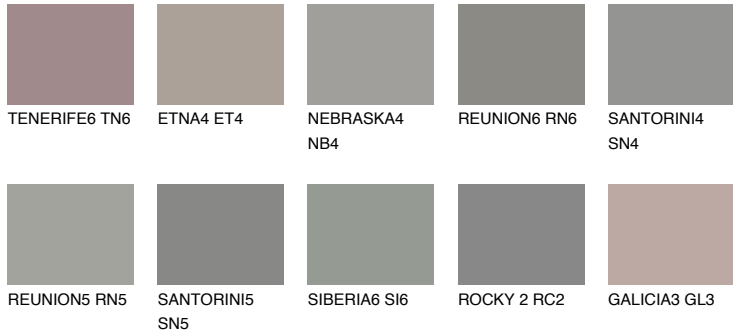

COLOUR DETAILS

NEBRASKA5 NB5

☀ 22% **TSR 18%**

Matching colours

COLOURS

INTENSE

For more information on plasters and paints, go to www.ceresit.en

*The presented colours refer to plasters and paints offered by Ceresit. Due to the use of digital techniques, the presented colours might not represent the original ones, thus they cannot be considered as a reliable colour presentation. We recommend checking the authentic colour samples.