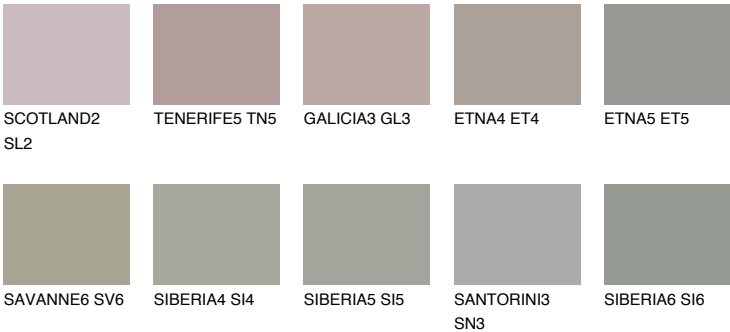

## NEBRASKA4 NB4

35% TSR 29%

### Matching colours

#### COLOURS

#### INTENSE

For more information on plasters and paints, go to [www.ceresit.en](http://www.ceresit.en)

\*The presented colours refer to plasters and paints offered by Ceresit. Due to the use of digital techniques, the presented colours might not represent the original ones, thus they cannot be considered as a reliable colour presentation. We recommend checking the authentic colour samples.