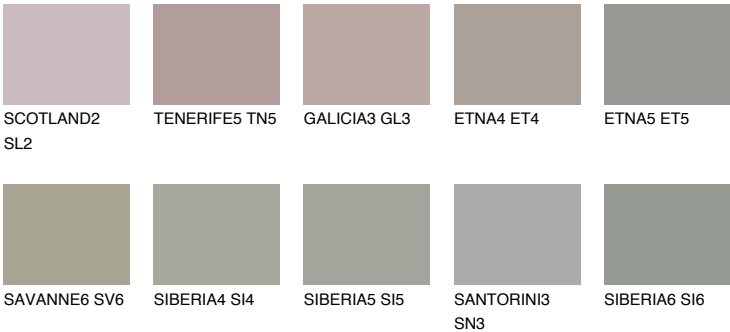

COLOUR DETAILS

NEBRASKA4 NB4

35% TSR 29%

Matching colours

COLOURS

INTENSE

For more information on plasters and paints, go to www.ceresit.en

*The presented colours refer to plasters and paints offered by Ceresit. Due to the use of digital techniques, the presented colours might not represent the original ones, thus they cannot be considered as a reliable colour presentation. We recommend checking the authentic colour samples.