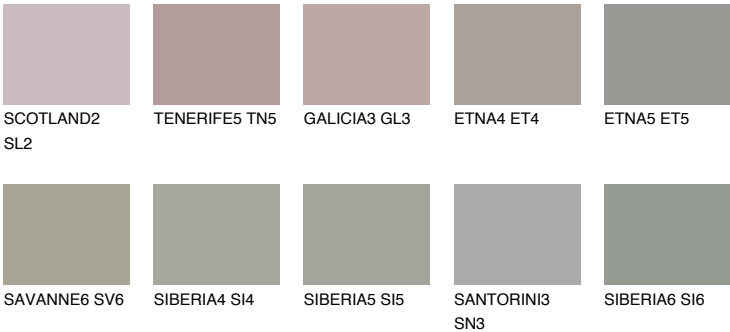

NEBRASKA4 NB4

35% TSR 29%

Matching colours

COLOURS

INTENSE

For more information on plasters and paints, go to www.ceresit.en

*The presented colours refer to plasters and paints offered by Ceresit. Due to the use of digital techniques, the presented colours might not represent the original ones, thus they cannot be considered as a reliable colour presentation. We recommend checking the authentic colour samples.