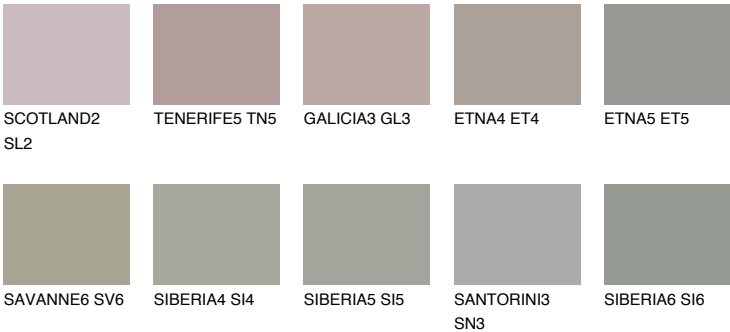

NEBRASKA4 NB4

35% **TSR** 29%

Matching colours

COLOURS

INTENSE

For more information on plasters and paints, go to www.ceresit.en

*The presented colours refer to plasters and paints offered by Ceresit. Due to the use of digital techniques, the presented colours might not represent the original ones, thus they cannot be considered as a reliable colour presentation. We recommend checking the authentic colour samples.