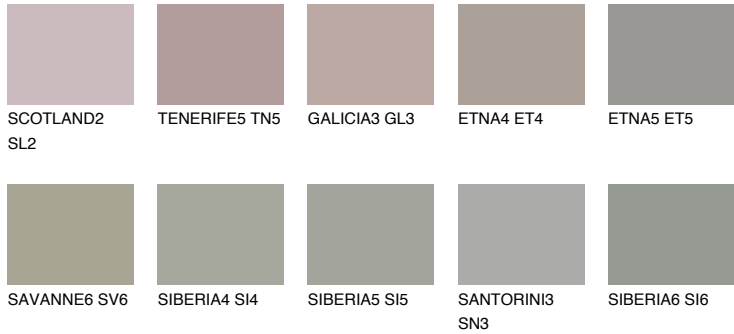

COLOUR DETAILS

NEBRASKA4 NB4

☀ 35% **TSR** 29%

Matching colours

COLOURS

INTENSE

For more information on plasters and paints, go to www.ceresit.en

*The presented colours refer to plasters and paints offered by Ceresit. Due to the use of digital techniques, the presented colours might not represent the original ones, thus they cannot be considered as a reliable colour presentation. We recommend checking the authentic colour samples.