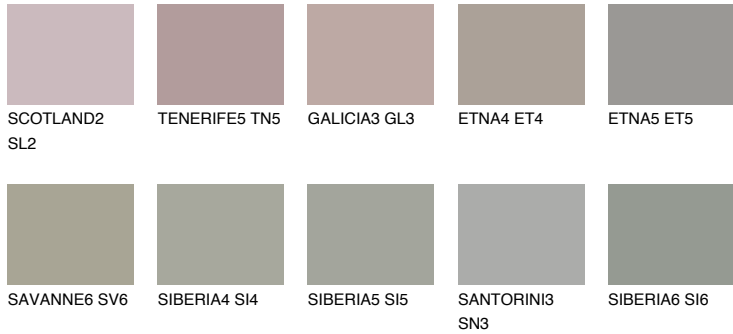

COLOUR DETAILS

NEBRASKA4 NB4

35% TSR 29%

Matching colours

COLOURS

INTENSE

For more information on plasters and paints, go to www.ceresit.en

*The presented colours refer to plasters and paints offered by Ceresit. Due to the use of digital techniques, the presented colours might not represent the original ones, thus they cannot be considered as a reliable colour presentation. We recommend checking the authentic colour samples.