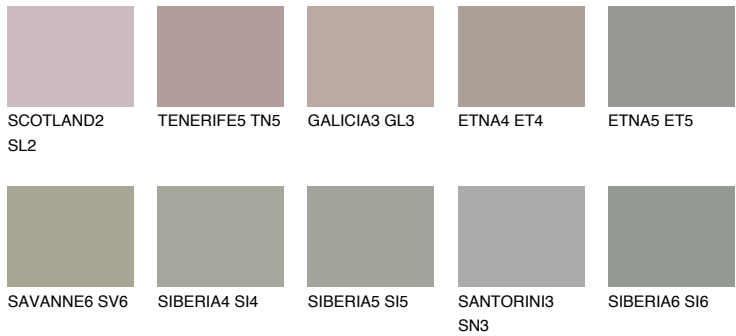

# COLOUR DETAILS

### Matching colours

#### COLOURS

#### INTENSE

For more information on plasters and paints, go to [www.ceresit.en](http://www.ceresit.en)

\*The presented colours refer to plasters and paints offered by Ceresit. Due to the use of digital techniques, the presented colours might not represent the original ones, thus they cannot be considered as a reliable colour presentation. We recommend checking the authentic colour samples.