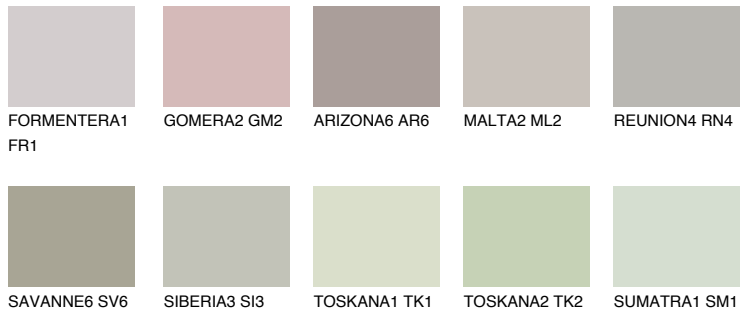

COLOUR DETAILS

NEBRASKA3 NB3

50% TSR 44%

Matching colours

COLOURS

INTENSE

For more information on plasters and paints, go to www.ceresit.en

*The presented colours refer to plasters and paints offered by Ceresit. Due to the use of digital techniques, the presented colours might not represent the original ones, thus they cannot be considered as a reliable colour presentation. We recommend checking the authentic colour samples.