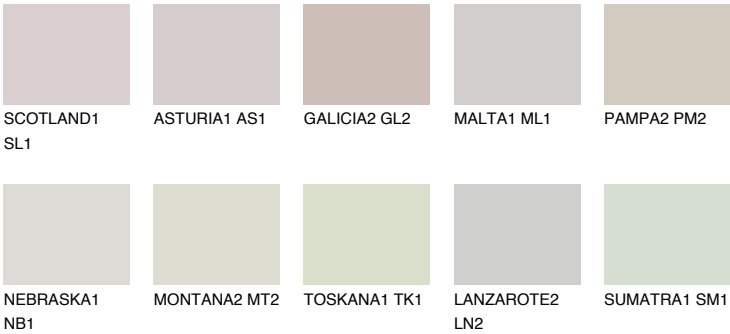

NEBRASKA2 NB2

60% **TSR** 53%

Matching colours

COLOURS

INTENSE

For more information on plasters and paints, go to www.ceresit.en

*The presented colours refer to plasters and paints offered by Ceresit. Due to the use of digital techniques, the presented colours might not represent the original ones, thus they cannot be considered as a reliable colour presentation. We recommend checking the authentic colour samples.