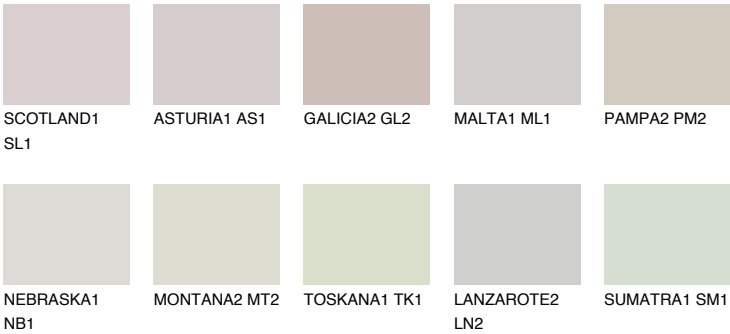

NEBRASKA2 NB2

60% TSR 53%

Matching colours

COLOURS

INTENSE

For more information on plasters and paints, go to www.ceresit.en

*The presented colours refer to plasters and paints offered by Ceresit. Due to the use of digital techniques, the presented colours might not represent the original ones, thus they cannot be considered as a reliable colour presentation. We recommend checking the authentic colour samples.