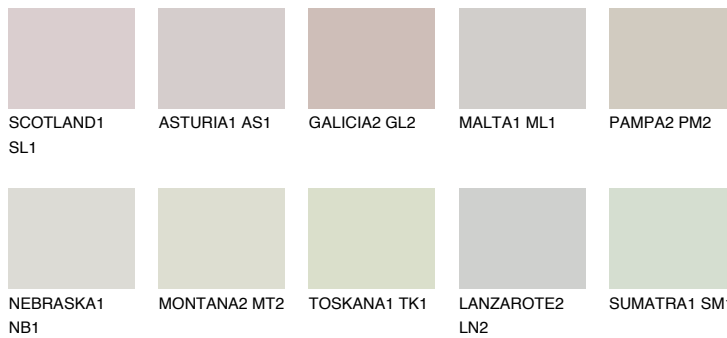

NEBRASKA2 NB2

60% **TSR** 53%

Matching colours

COLOURS

INTENSE

For more information on plasters and paints, go to
www.ceresit.en

*The presented colours refer to plasters and paints offered by Ceresit. Due to the use of digital techniques, the presented colours might not represent the original ones, thus they cannot be considered as a reliable colour presentation. We recommend checking the authentic colour samples.