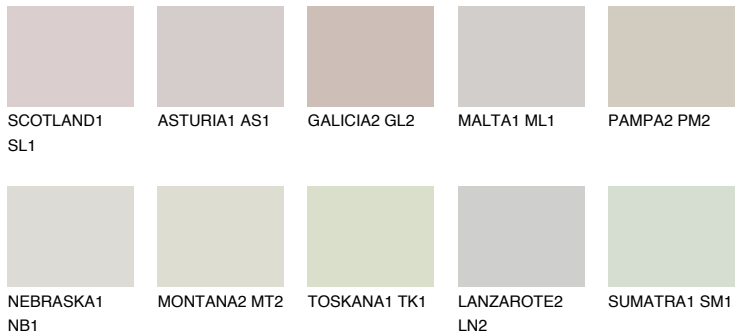

NEBRASKA2 NB2

60% **TSR** 53%

Matching colours

COLOURS

INTENSE

For more information on plasters and paints, go to www.ceresit.en

*The presented colours refer to plasters and paints offered by Ceresit. Due to the use of digital techniques, the presented colours might not represent the original ones, thus they cannot be considered as a reliable colour presentation. We recommend checking the authentic colour samples.