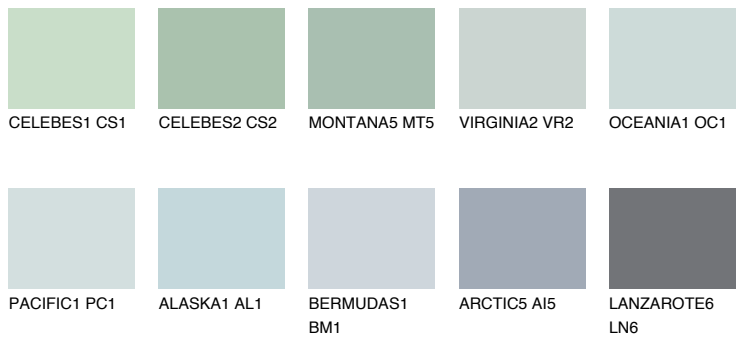

COLOUR DETAILS

ATLANTIC2 AT2

64% TSR 59%

Matching colours

COLOURS

INTENSE

For more information on plasters and paints, go to www.ceresit.en

*The presented colours refer to plasters and paints offered by Ceresit. Due to the use of digital techniques, the presented colours might not represent the original ones, thus they cannot be considered as a reliable colour presentation. We recommend checking the authentic colour samples.