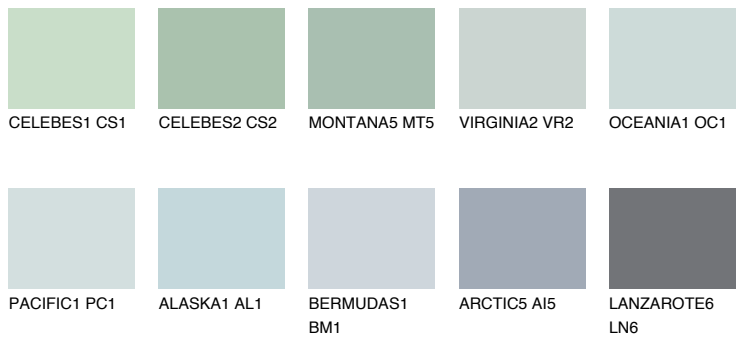

# COLOUR DETAILS

## ATLANTIC2 AT2

64% TSR 59%

### Matching colours

#### COLOURS