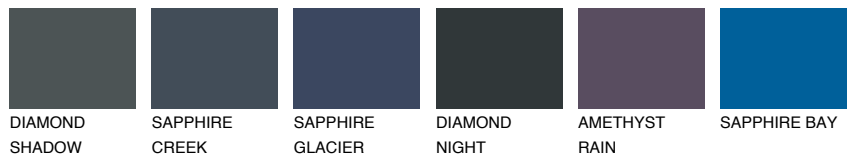

COLOUR DETAILS

ATLANTIC2 AT2

64% TSR 59%

Matching colours

COLOURS

INTENSE

For more information on plasters and paints, go to www.ceresit.en

*The presented colours refer to plasters and paints offered by Ceresit. Due to the use of digital techniques, the presented colours might not represent the original ones, thus they cannot be considered as a reliable colour presentation. We recommend checking the authentic colour samples.