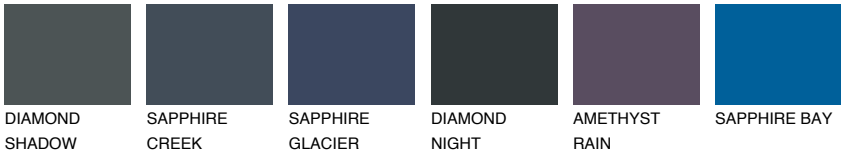

ATLANTIC2 AT2

64% TSR 59%

Matching colours

COLOURS

INTENSE

For more information on plasters and paints, go to www.ceresit.en

*The presented colours refer to plasters and paints offered by Ceresit. Due to the use of digital techniques, the presented colours might not represent the original ones, thus they cannot be considered as a reliable colour presentation. We recommend checking the authentic colour samples.