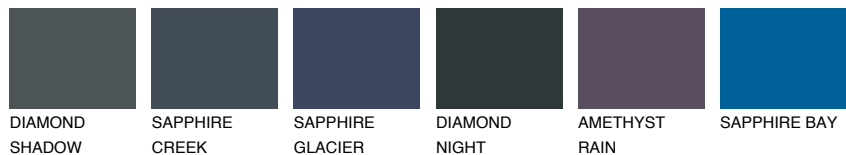

COLOUR DETAILS

ATLANTIC2 AT2

64% TSR 59%

Matching colours

COLOURS

INTENSE

For more information on plasters and paints, go to www.ceresit.en

*The presented colours refer to plasters and paints offered by Ceresit. Due to the use of digital techniques, the presented colours might not represent the original ones, thus they cannot be considered as a reliable colour presentation. We recommend checking the authentic colour samples.