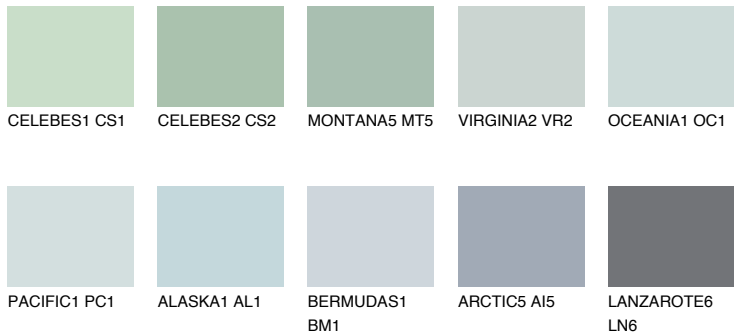

COLOUR DETAILS

ATLANTIC2 AT2

64% TSR 59%

Matching colours

COLOURS

INTENSE

For more information on plasters and paints, go to www.ceresit.en

*The presented colours refer to plasters and paints offered by Ceresit. Due to the use of digital techniques, the presented colours might not represent the original ones, thus they cannot be considered as a reliable colour presentation. We recommend checking the authentic colour samples.