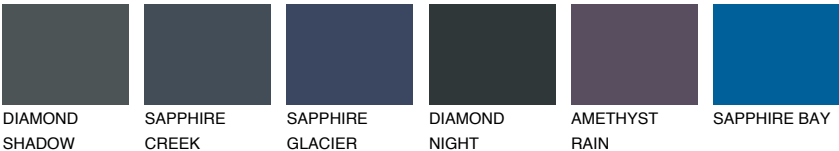

ATLANTIC2 AT2

64% TSR 59%

Matching colours

COLOURS

INTENSE

For more information on plasters and paints, go to www.ceresit.en

*The presented colours refer to plasters and paints offered by Ceresit. Due to the use of digital techniques, the presented colours might not represent the original ones, thus they cannot be considered as a reliable colour presentation. We recommend checking the authentic colour samples.