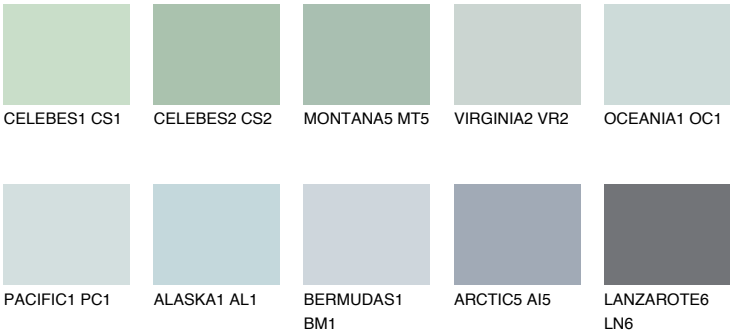

## ATLANTIC2 AT2

64% TSR 59%

### Matching colours

#### COLOURS

#### INTENSE

For more information on plasters and paints, go to [www.ceresit.en](http://www.ceresit.en)

\*The presented colours refer to plasters and paints offered by Ceresit. Due to the use of digital techniques, the presented colours might not represent the original ones, thus they cannot be considered as a reliable colour presentation. We recommend checking the authentic colour samples.