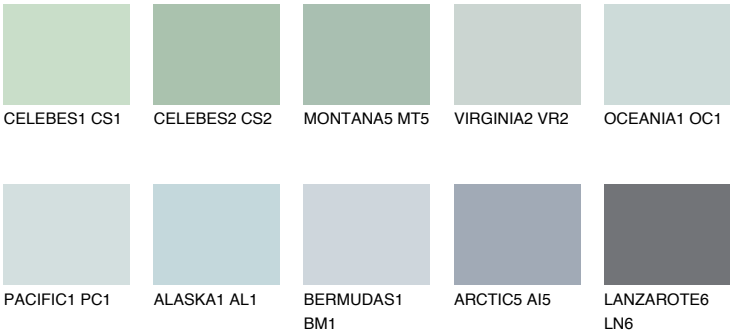

ATLANTIC2 AT2

64% TSR 59%

Matching colours

COLOURS

INTENSE

For more information on plasters and paints, go to www.ceresit.en

*The presented colours refer to plasters and paints offered by Ceresit. Due to the use of digital techniques, the presented colours might not represent the original ones, thus they cannot be considered as a reliable colour presentation. We recommend checking the authentic colour samples.