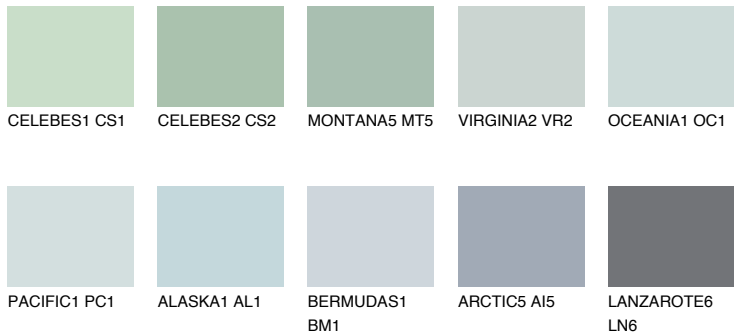

# COLOUR DETAILS

## ATLANTIC2 AT2

64% TSR 59%

### Matching colours

#### COLOURS