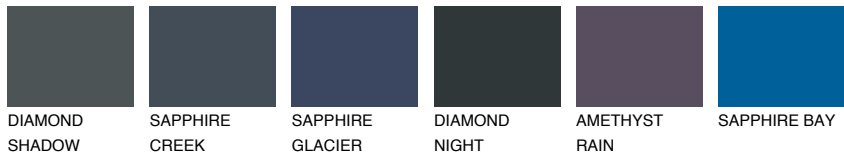

COLOUR DETAILS

ATLANTIC2 AT2

64% TSR 59%

Matching colours

COLOURS

INTENSE

For more information on plasters and paints, go to www.ceresit.en

*The presented colours refer to plasters and paints offered by Ceresit. Due to the use of digital techniques, the presented colours might not represent the original ones, thus they cannot be considered as a reliable colour presentation. We recommend checking the authentic colour samples.