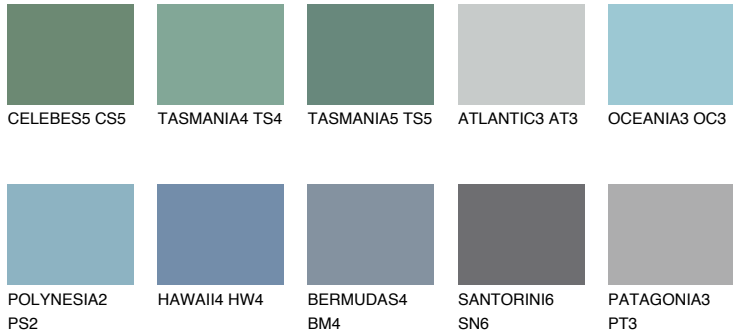

# COLOUR DETAILS

### Matching colours

#### COLOURS

#### INTENSE

For more information on plasters and paints, go to [www.ceresit.en](http://www.ceresit.en)

\*The presented colours refer to plasters and paints offered by Ceresit. Due to the use of digital techniques, the presented colours might not represent the original ones, thus they cannot be considered as a reliable colour presentation. We recommend checking the authentic colour samples.