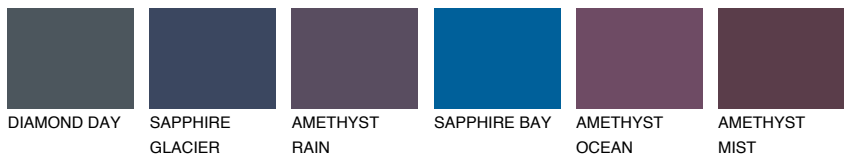

COLOUR DETAILS

ADRIATIC5 AA5

44% **TSR** 51%

Matching colours

COLOURS

INTENSE

For more information on plasters and paints, go to www.ceresit.en

*The presented colours refer to plasters and paints offered by Ceresit. Due to the use of digital techniques, the presented colours might not represent the original ones, thus they cannot be considered as a reliable colour presentation. We recommend checking the authentic colour samples.