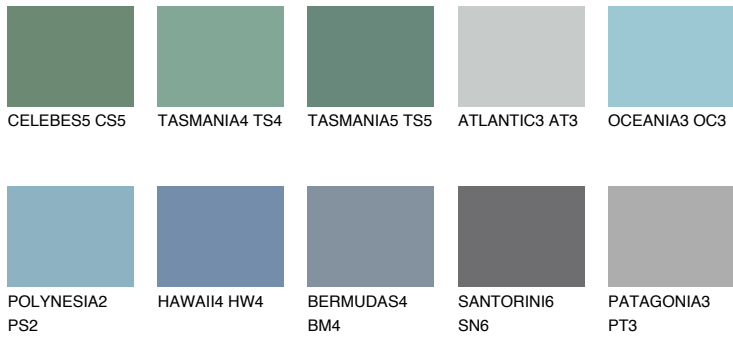

COLOUR DETAILS

ADRIATIC5 AA5

44% **TSR** 51%

Matching colours

COLOURS

INTENSE

For more information on plasters and paints, go to www.ceresit.en

*The presented colours refer to plasters and paints offered by Ceresit. Due to the use of digital techniques, the presented colours might not represent the original ones, thus they cannot be considered as a reliable colour presentation. We recommend checking the authentic colour samples.