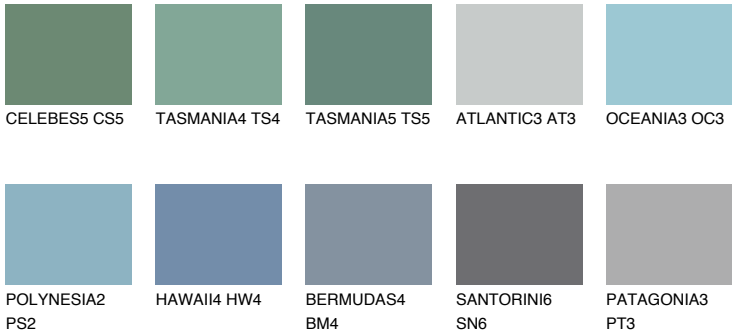

ADRIATIC5 AA5

44% **TSR** 51%

Matching colours

COLOURS

INTENSE

For more information on plasters and paints, go to www.ceresit.en

*The presented colours refer to plasters and paints offered by Ceresit. Due to the use of digital techniques, the presented colours might not represent the original ones, thus they cannot be considered as a reliable colour presentation. We recommend checking the authentic colour samples.