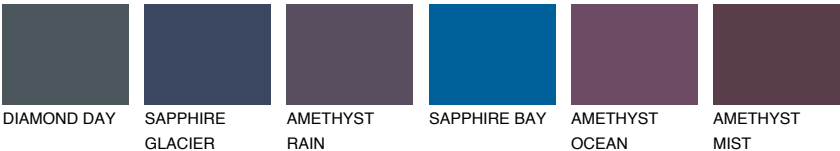

ADRIATIC5 AA5

44% **TSR** 51%

Matching colours

COLOURS

INTENSE

For more information on plasters and paints, go to www.ceresit.en

*The presented colours refer to plasters and paints offered by Ceresit. Due to the use of digital techniques, the presented colours might not represent the original ones, thus they cannot be considered as a reliable colour presentation. We recommend checking the authentic colour samples.