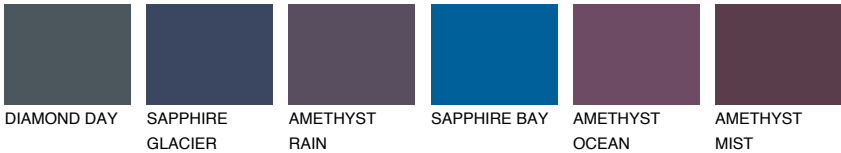

ADRIATIC5 AA5

44% **TSR** 51%

Matching colours

COLOURS

INTENSE

For more information on plasters and paints, go to www.ceresit.en

*The presented colours refer to plasters and paints offered by Ceresit. Due to the use of digital techniques, the presented colours might not represent the original ones, thus they cannot be considered as a reliable colour presentation. We recommend checking the authentic colour samples.