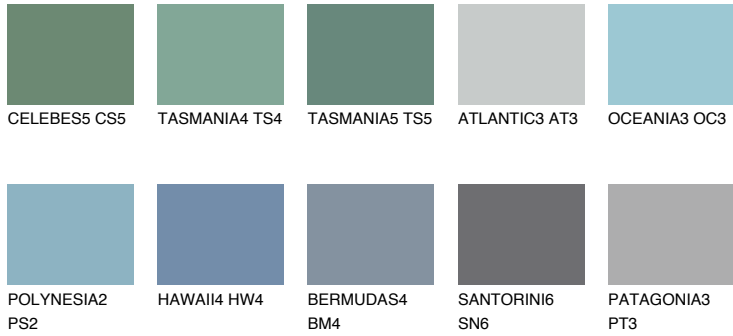

COLOUR DETAILS

ADRIATIC5 AA5

44% **TSR** 51%

Matching colours

COLOURS

INTENSE

For more information on plasters and paints, go to www.ceresit.en

*The presented colours refer to plasters and paints offered by Ceresit. Due to the use of digital techniques, the presented colours might not represent the original ones, thus they cannot be considered as a reliable colour presentation. We recommend checking the authentic colour samples.