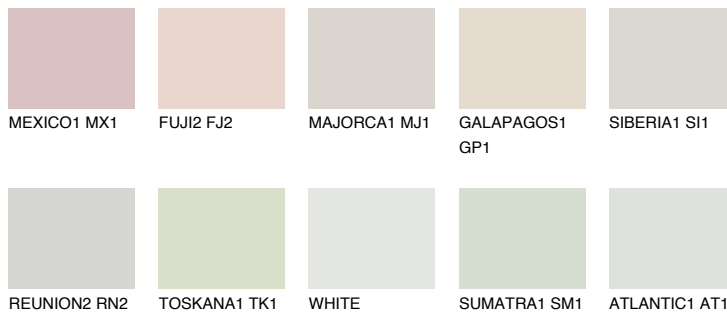

COLOUR DETAILS

NEBRASKA1 NB1

71% TSR 60%

Matching colours

COLOURS

INTENSE

For more information on plasters and paints, go to www.ceresit.en

*The presented colours refer to plasters and paints offered by Ceresit. Due to the use of digital techniques, the presented colours might not represent the original ones, thus they cannot be considered as a reliable colour presentation. We recommend checking the authentic colour samples.