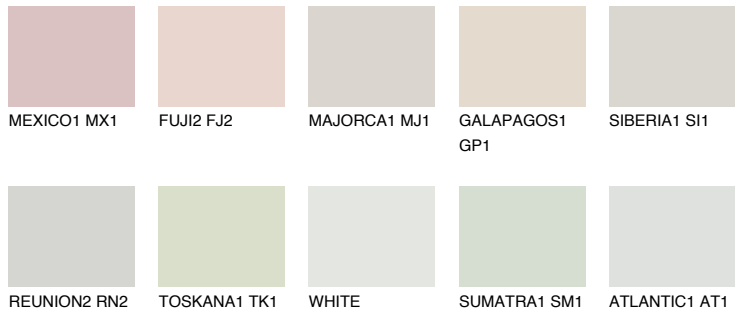

COLOUR DETAILS

NEBRASKA1 NB1

71% TSR 60%

Matching colours

COLOURS

INTENSE

For more information on plasters and paints, go to www.ceresit.en

*The presented colours refer to plasters and paints offered by Ceresit. Due to the use of digital techniques, the presented colours might not represent the original ones, thus they cannot be considered as a reliable colour presentation. We recommend checking the authentic colour samples.