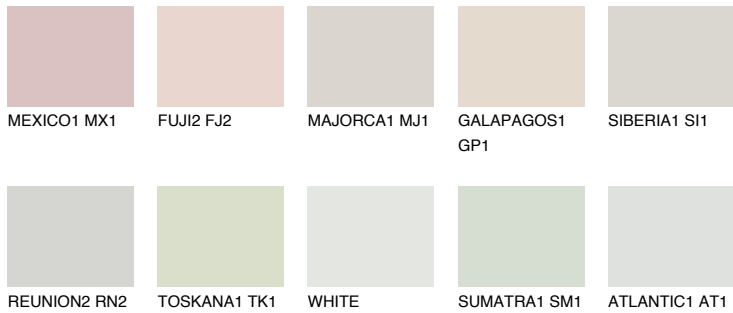

COLOUR DETAILS

NEBRASKA1 NB1

71% TSR 60%

Matching colours

COLOURS

INTENSE

For more information on plasters and paints, go to www.ceresit.en

*The presented colours refer to plasters and paints offered by Ceresit. Due to the use of digital techniques, the presented colours might not represent the original ones, thus they cannot be considered as a reliable colour presentation. We recommend checking the authentic colour samples.