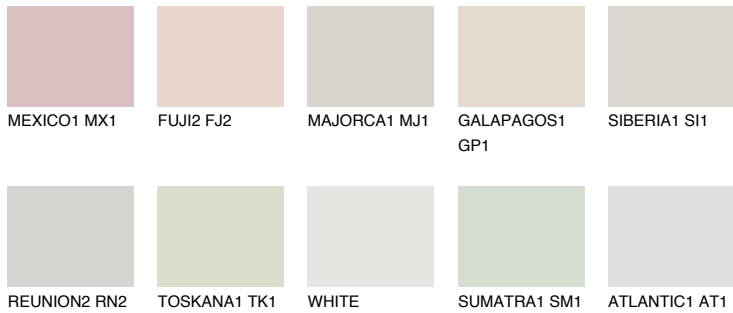

# COLOUR DETAILS

### Matching colours

#### COLOURS

#### INTENSE

For more information on plasters and paints, go to [www.ceresit.en](http://www.ceresit.en)

\*The presented colours refer to plasters and paints offered by Ceresit. Due to the use of digital techniques, the presented colours might not represent the original ones, thus they cannot be considered as a reliable colour presentation. We recommend checking the authentic colour samples.