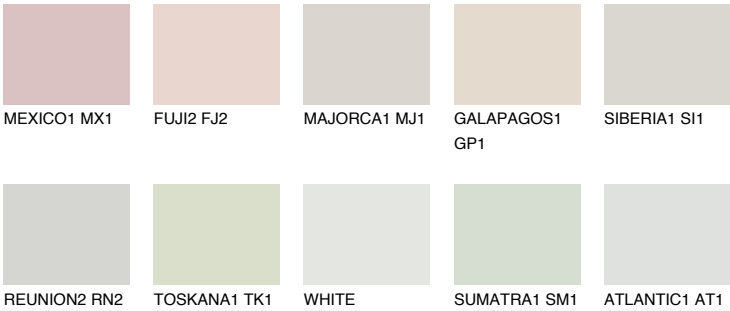

NEBRASKA1 NB1

71% **TSR** 60%

Matching colours

COLOURS

INTENSE

For more information on plasters and paints, go to www.ceresit.en

*The presented colours refer to plasters and paints offered by Ceresit. Due to the use of digital techniques, the presented colours might not represent the original ones, thus they cannot be considered as a reliable colour presentation. We recommend checking the authentic colour samples.