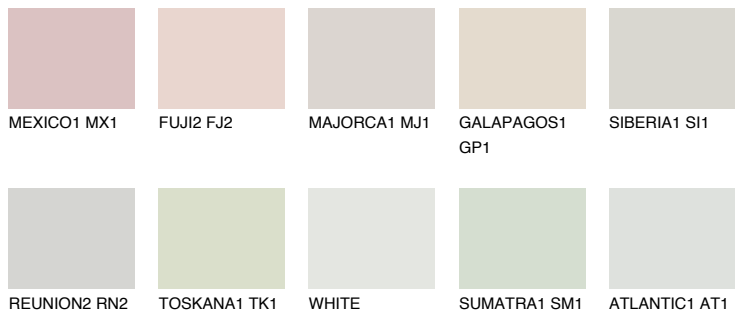

COLOUR DETAILS

NEBRASKA1 NB1

71% TSR 60%

Matching colours

COLOURS

INTENSE

For more information on plasters and paints, go to www.ceresit.en

*The presented colours refer to plasters and paints offered by Ceresit. Due to the use of digital techniques, the presented colours might not represent the original ones, thus they cannot be considered as a reliable colour presentation. We recommend checking the authentic colour samples.