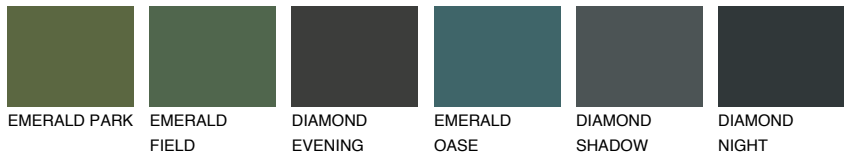

COLOUR DETAILS

NEBRASKA1 NB1

71% TSR 60%

Matching colours

COLOURS

INTENSE

For more information on plasters and paints, go to www.ceresit.en

*The presented colours refer to plasters and paints offered by Ceresit. Due to the use of digital techniques, the presented colours might not represent the original ones, thus they cannot be considered as a reliable colour presentation. We recommend checking the authentic colour samples.