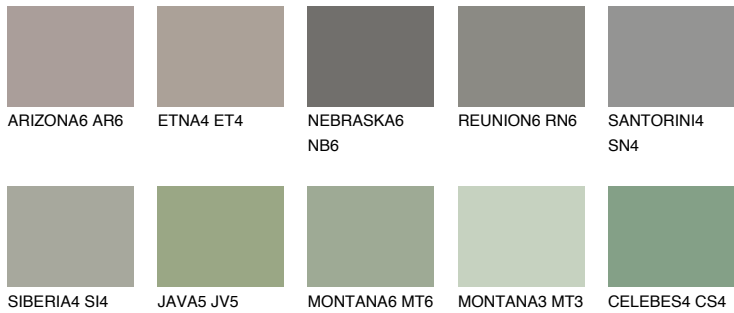

COLOUR DETAILS

ETNA6 ET6

18% **TSR** 17%

Matching colours

COLOURS

INTENSE

For more information on plasters and paints, go to www.ceresit.en

*The presented colours refer to plasters and paints offered by Ceresit. Due to the use of digital techniques, the presented colours might not represent the original ones, thus they cannot be considered as a reliable colour presentation. We recommend checking the authentic colour samples.