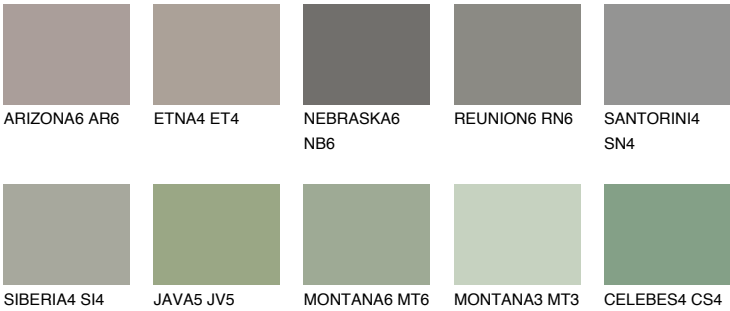

## ETNA6 ET6

18% **TSR** 17%

### Matching colours

#### COLOURS

#### INTENSE

For more information on plasters and paints, go to [www.ceresit.en](http://www.ceresit.en)

\*The presented colours refer to plasters and paints offered by Ceresit. Due to the use of digital techniques, the presented colours might not represent the original ones, thus they cannot be considered as a reliable colour presentation. We recommend checking the authentic colour samples.