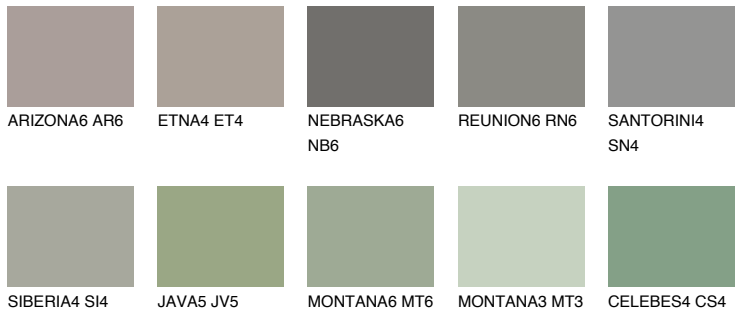

COLOUR DETAILS

ETNA6 ET6

18% **TSR** 17%

Matching colours

COLOURS

INTENSE

For more information on plasters and paints, go to www.ceresit.en

*The presented colours refer to plasters and paints offered by Ceresit. Due to the use of digital techniques, the presented colours might not represent the original ones, thus they cannot be considered as a reliable colour presentation. We recommend checking the authentic colour samples.