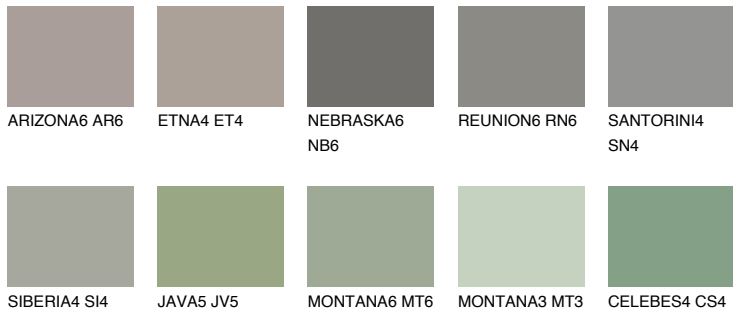

COLOUR DETAILS

ETNA6 ET6

18% **TSR** 17%

Matching colours

COLOURS

INTENSE

For more information on plasters and paints, go to www.ceresit.en

*The presented colours refer to plasters and paints offered by Ceresit. Due to the use of digital techniques, the presented colours might not represent the original ones, thus they cannot be considered as a reliable colour presentation. We recommend checking the authentic colour samples.