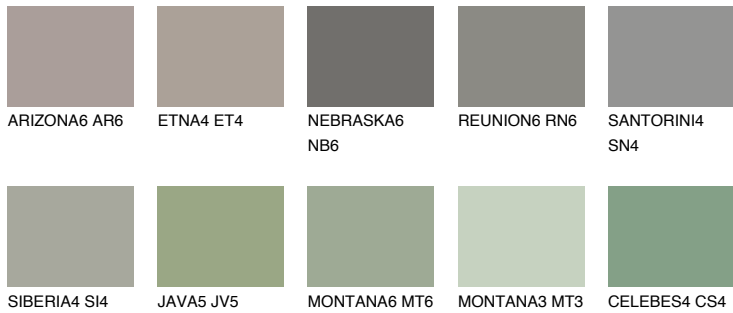

COLOUR DETAILS

ETNA6 ET6

☀ 18% **TSR** 17%

Matching colours

COLOURS

INTENSE

For more information on plasters and paints, go to www.ceresit.en

*The presented colours refer to plasters and paints offered by Ceresit. Due to the use of digital techniques, the presented colours might not represent the original ones, thus they cannot be considered as a reliable colour presentation. We recommend checking the authentic colour samples.