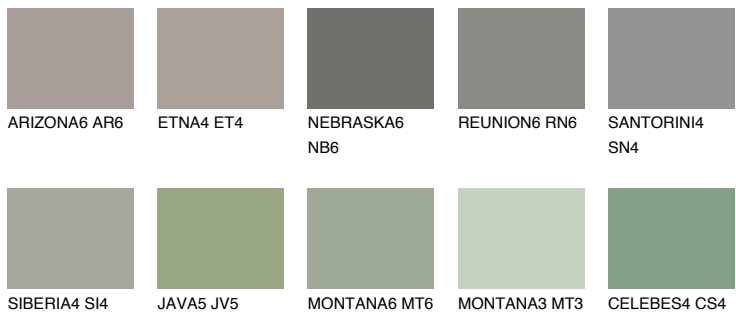

# COLOUR DETAILS

## Matching colours

### COLOURS

### INTENSE

For more information on plasters and paints, go to [www.ceresit.en](http://www.ceresit.en)

\*The presented colours refer to plasters and paints offered by Ceresit. Due to the use of digital techniques, the presented colours might not represent the original ones, thus they cannot be considered as a reliable colour presentation. We recommend checking the authentic colour samples.