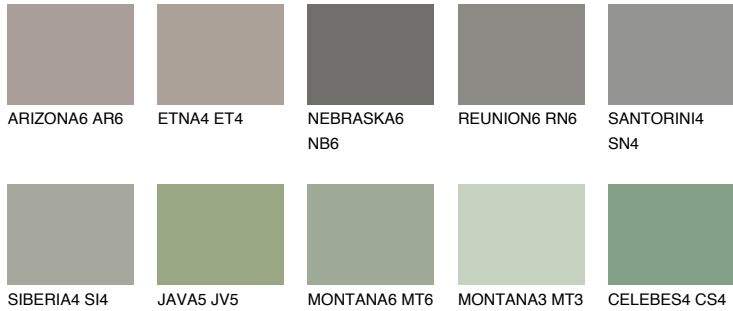

# COLOUR DETAILS

## Matching colours

### COLOURS

### INTENSE

For more information on plasters and paints, go to [www.ceresit.en](http://www.ceresit.en)

\*The presented colours refer to plasters and paints offered by Ceresit. Due to the use of digital techniques, the presented colours might not represent the original ones, thus they cannot be considered as a reliable colour presentation. We recommend checking the authentic colour samples.