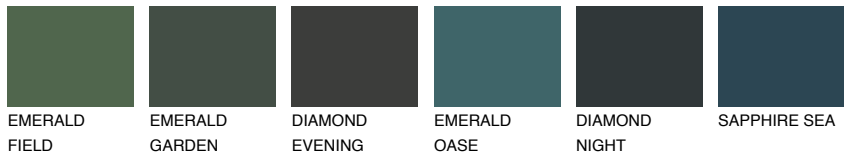

COLOUR DETAILS

ETNA6 ET6

☀ 18% **TSR** 17%

Matching colours

COLOURS

INTENSE

For more information on plasters and paints, go to www.ceresit.en

*The presented colours refer to plasters and paints offered by Ceresit. Due to the use of digital techniques, the presented colours might not represent the original ones, thus they cannot be considered as a reliable colour presentation. We recommend checking the authentic colour samples.