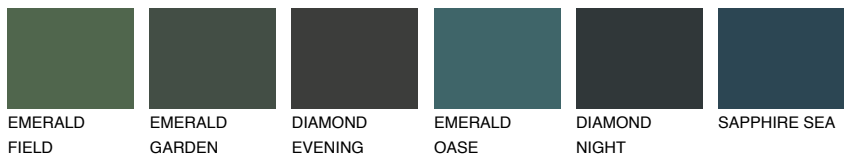

COLOUR DETAILS

ETNA6 ET6

18% **TSR** 17%

Matching colours

COLOURS

INTENSE

For more information on plasters and paints, go to www.ceresit.en

*The presented colours refer to plasters and paints offered by Ceresit. Due to the use of digital techniques, the presented colours might not represent the original ones, thus they cannot be considered as a reliable colour presentation. We recommend checking the authentic colour samples.