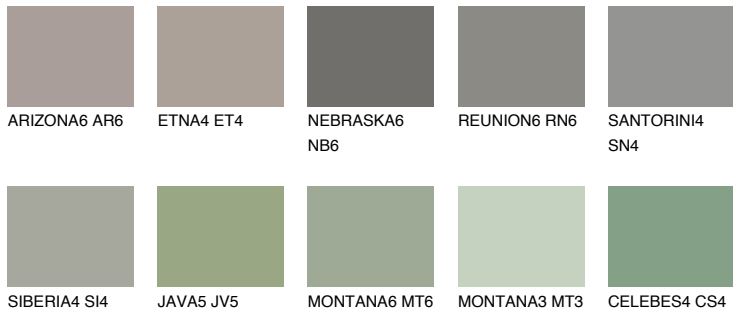

# COLOUR DETAILS

## Matching colours

### COLOURS

### INTENSE

For more information on plasters and paints, go to [www.ceresit.en](http://www.ceresit.en)

\*The presented colours refer to plasters and paints offered by Ceresit. Due to the use of digital techniques, the presented colours might not represent the original ones, thus they cannot be considered as a reliable colour presentation. We recommend checking the authentic colour samples.