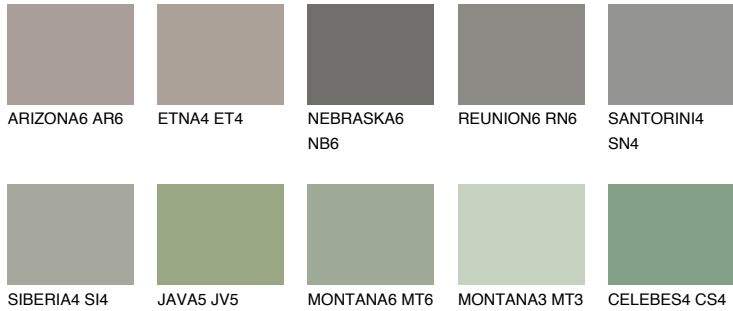

COLOUR DETAILS

ETNA6 ET6

18% **TSR** 17%

Matching colours

COLOURS

INTENSE

For more information on plasters and paints, go to www.ceresit.en

*The presented colours refer to plasters and paints offered by Ceresit. Due to the use of digital techniques, the presented colours might not represent the original ones, thus they cannot be considered as a reliable colour presentation. We recommend checking the authentic colour samples.