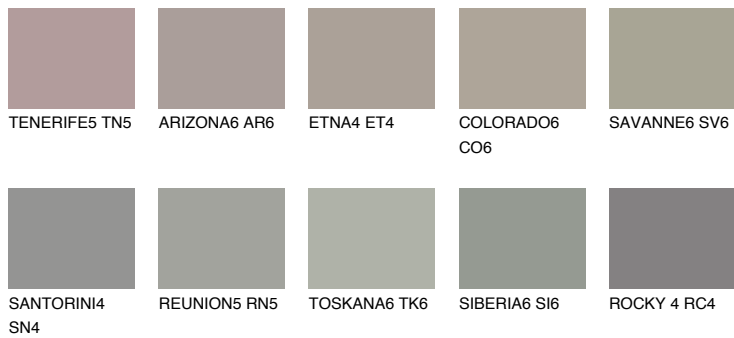

COLOUR DETAILS

ETNA5 ET5

32% **TSR** 26%

Matching colours

COLOURS

INTENSE

For more information on plasters and paints, go to www.ceresit.en

*The presented colours refer to plasters and paints offered by Ceresit. Due to the use of digital techniques, the presented colours might not represent the original ones, thus they cannot be considered as a reliable colour presentation. We recommend checking the authentic colour samples.