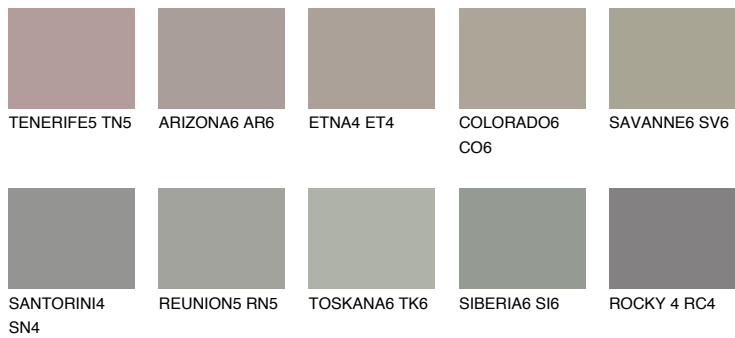

COLOUR DETAILS

ETNA5 ET5

32% **TSR** 26%

Matching colours

COLOURS

INTENSE

For more information on plasters and paints, go to www.ceresit.en

*The presented colours refer to plasters and paints offered by Ceresit. Due to the use of digital techniques, the presented colours might not represent the original ones, thus they cannot be considered as a reliable colour presentation. We recommend checking the authentic colour samples.