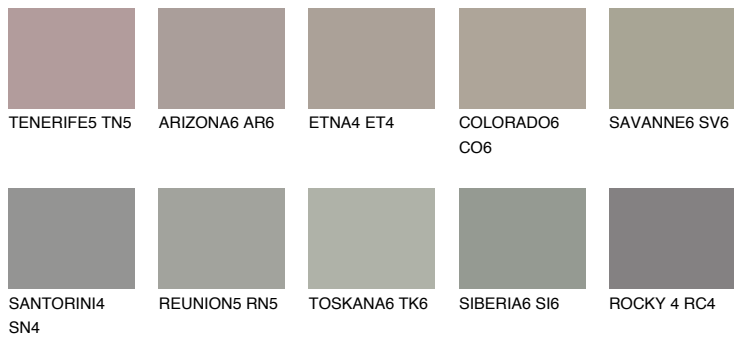

ETNA5 ET5

32% **TSR** 26%

Matching colours

COLOURS

INTENSE

For more information on plasters and paints, go to www.ceresit.en

*The presented colours refer to plasters and paints offered by Ceresit. Due to the use of digital techniques, the presented colours might not represent the original ones, thus they cannot be considered as a reliable colour presentation. We recommend checking the authentic colour samples.