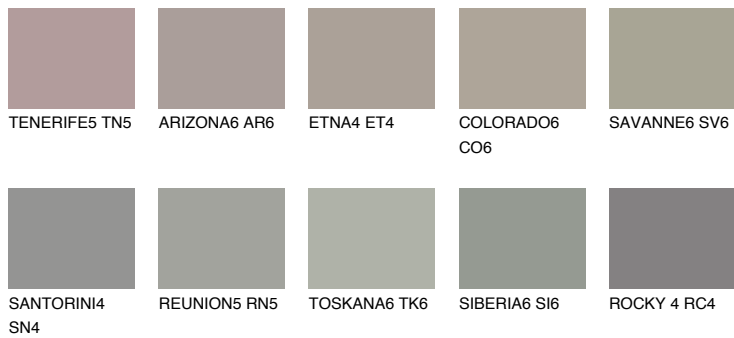

# COLOUR DETAILS

## Matching colours

### COLOURS

### INTENSE

For more information on plasters and paints, go to [www.ceresit.en](http://www.ceresit.en)

\*The presented colours refer to plasters and paints offered by Ceresit. Due to the use of digital techniques, the presented colours might not represent the original ones, thus they cannot be considered as a reliable colour presentation. We recommend checking the authentic colour samples.