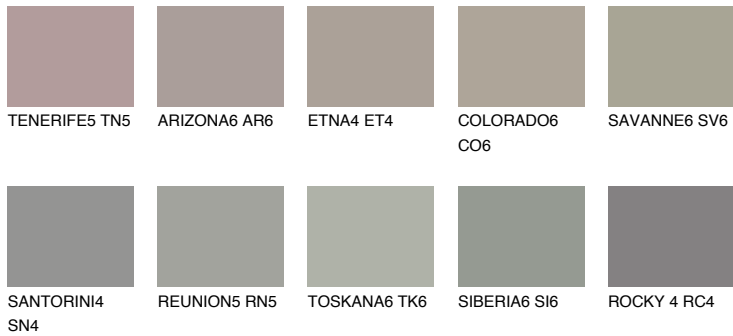

# COLOUR DETAILS

## Matching colours

### COLOURS

### INTENSE

For more information on plasters and paints, go to [www.ceresit.en](http://www.ceresit.en)

\*The presented colours refer to plasters and paints offered by Ceresit. Due to the use of digital techniques, the presented colours might not represent the original ones, thus they cannot be considered as a reliable colour presentation. We recommend checking the authentic colour samples.