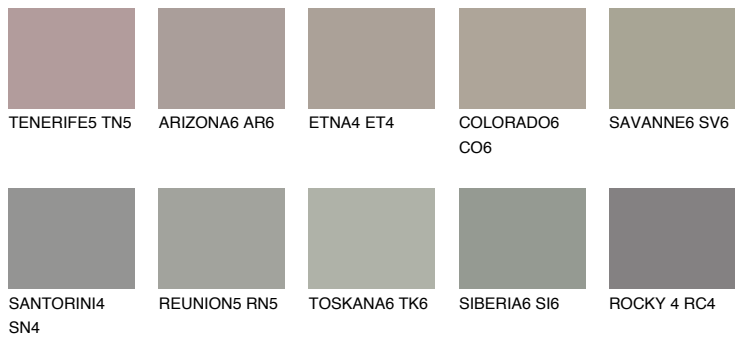

# COLOUR DETAILS

## Matching colours

### COLOURS

### INTENSE

For more information on plasters and paints, go to [www.ceresit.en](http://www.ceresit.en)

\*The presented colours refer to plasters and paints offered by Ceresit. Due to the use of digital techniques, the presented colours might not represent the original ones, thus they cannot be considered as a reliable colour presentation. We recommend checking the authentic colour samples.