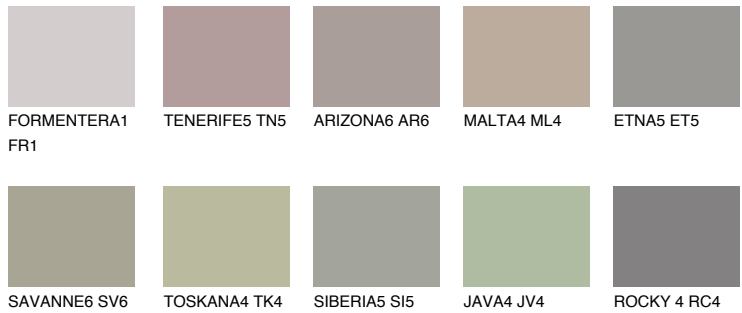

**ETNA4 ET4**

36% **TSR** 34%

## Matching colours

### COLOURS

### INTENSE

For more information on plasters and paints, go to  
[www.ceresit.en](http://www.ceresit.en)

\*The presented colours refer to plasters and paints offered by Ceresit. Due to the use of digital techniques, the presented colours might not represent the original ones, thus they cannot be considered as a reliable colour presentation. We recommend checking the authentic colour samples.