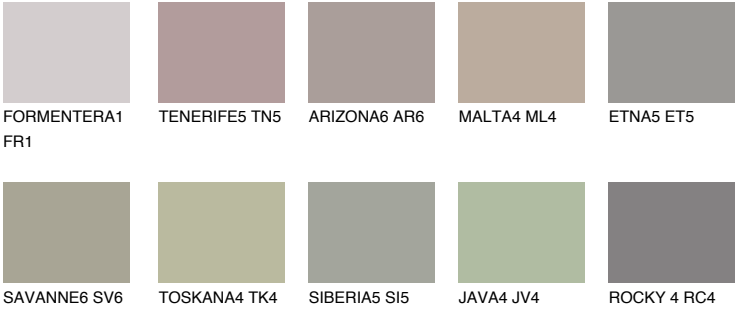

ETNA4 ET4

36% **TSR** 34%

Matching colours

COLOURS

INTENSE

For more information on plasters and paints, go to www.ceresit.en

*The presented colours refer to plasters and paints offered by Ceresit. Due to the use of digital techniques, the presented colours might not represent the original ones, thus they cannot be considered as a reliable colour presentation. We recommend checking the authentic colour samples.