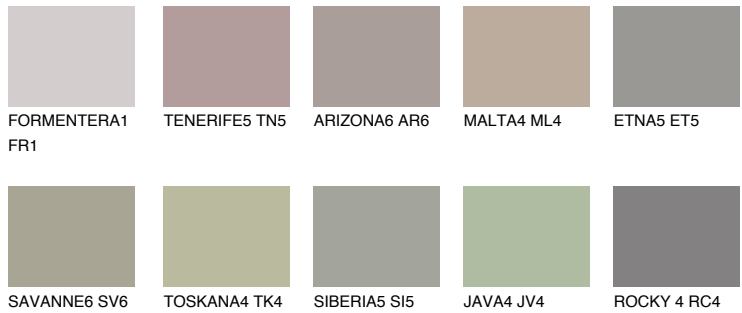

COLOUR DETAILS

ETNA4 ET4

36% **TSR** 34%

Matching colours

COLOURS

INTENSE

For more information on plasters and paints, go to www.ceresit.en

*The presented colours refer to plasters and paints offered by Ceresit. Due to the use of digital techniques, the presented colours might not represent the original ones, thus they cannot be considered as a reliable colour presentation. We recommend checking the authentic colour samples.