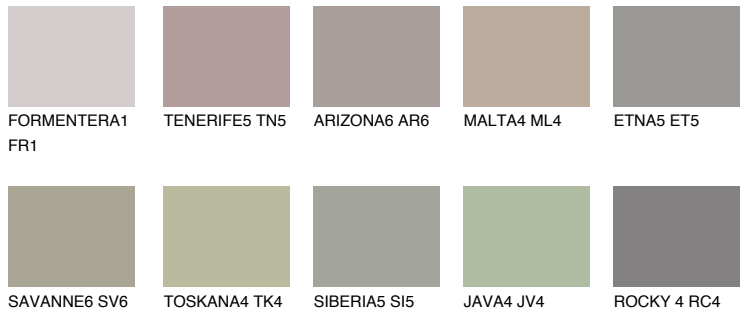

ETNA4 ET4

36% **TSR** 34%

Matching colours

COLOURS

INTENSE

For more information on plasters and paints, go to
www.ceresit.en

*The presented colours refer to plasters and paints offered by Ceresit. Due to the use of digital techniques, the presented colours might not represent the original ones, thus they cannot be considered as a reliable colour presentation. We recommend checking the authentic colour samples.