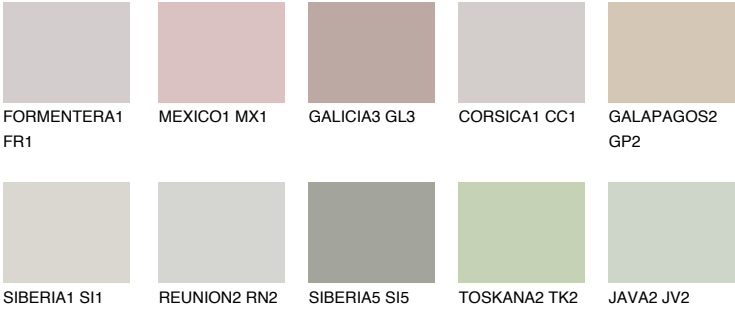

ETNA3 ET3

48% **TSR** 42%

Matching colours

COLOURS

INTENSE

For more information on plasters and paints, go to www.ceresit.en

*The presented colours refer to plasters and paints offered by Ceresit. Due to the use of digital techniques, the presented colours might not represent the original ones, thus they cannot be considered as a reliable colour presentation. We recommend checking the authentic colour samples.