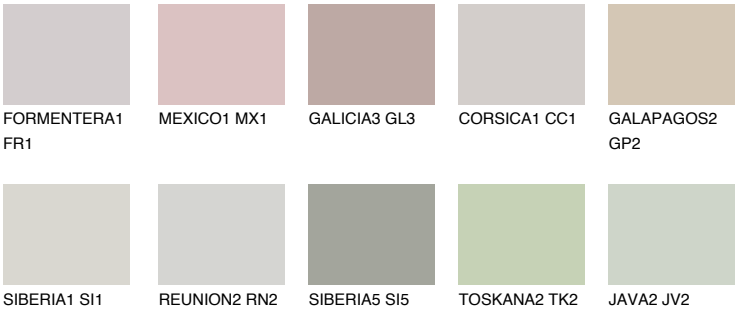

ETNA3 ET3

48% **TSR** 42%

Matching colours

COLOURS

INTENSE

For more information on plasters and paints, go to www.ceresit.en

*The presented colours refer to plasters and paints offered by Ceresit. Due to the use of digital techniques, the presented colours might not represent the original ones, thus they cannot be considered as a reliable colour presentation. We recommend checking the authentic colour samples.