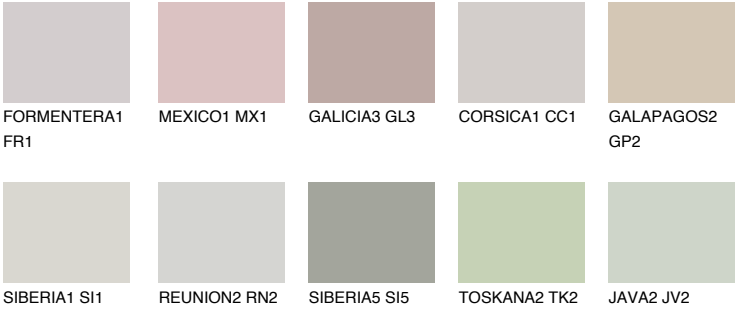

## ETNA3 ET3

48% **TSR** 42%

### Matching colours

#### COLOURS

#### INTENSE

For more information on plasters and paints, go to [www.ceresit.en](http://www.ceresit.en)

\*The presented colours refer to plasters and paints offered by Ceresit. Due to the use of digital techniques, the presented colours might not represent the original ones, thus they cannot be considered as a reliable colour presentation. We recommend checking the authentic colour samples.