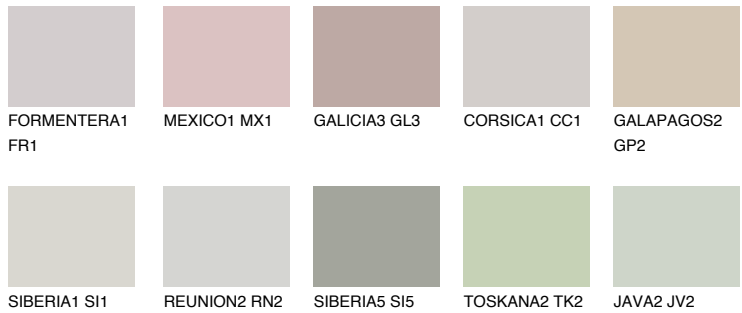

ETNA3 ET3

48% **TSR** 42%

Matching colours

COLOURS

INTENSE

For more information on plasters and paints, go to www.ceresit.en

*The presented colours refer to plasters and paints offered by Ceresit. Due to the use of digital techniques, the presented colours might not represent the original ones, thus they cannot be considered as a reliable colour presentation. We recommend checking the authentic colour samples.