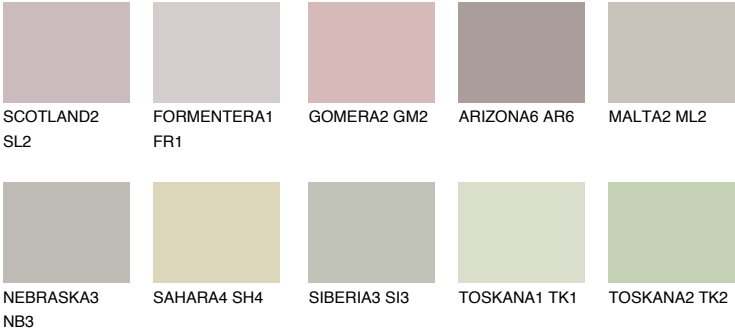

## ETNA2 ET2

55% TSR 49%

### Matching colours

#### COLOURS

#### INTENSE

For more information on plasters and paints, go to [www.ceresit.en](http://www.ceresit.en)

\*The presented colours refer to plasters and paints offered by Ceresit. Due to the use of digital techniques, the presented colours might not represent the original ones, thus they cannot be considered as a reliable colour presentation. We recommend checking the authentic colour samples.