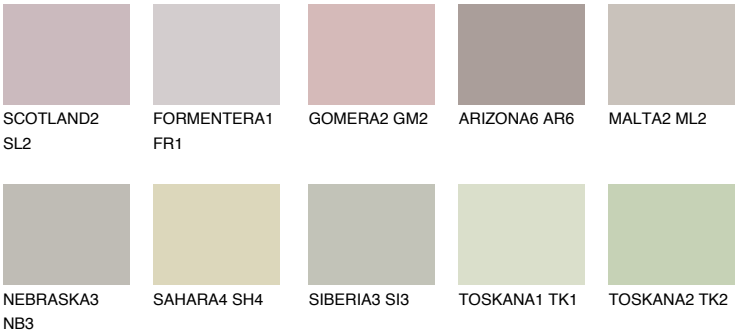

## ETNA2 ET2

55% **TSR** 49%

### Matching colours

#### COLOURS

#### INTENSE

For more information on plasters and paints, go to [www.ceresit.en](http://www.ceresit.en)

\*The presented colours refer to plasters and paints offered by Ceresit. Due to the use of digital techniques, the presented colours might not represent the original ones, thus they cannot be considered as a reliable colour presentation. We recommend checking the authentic colour samples.