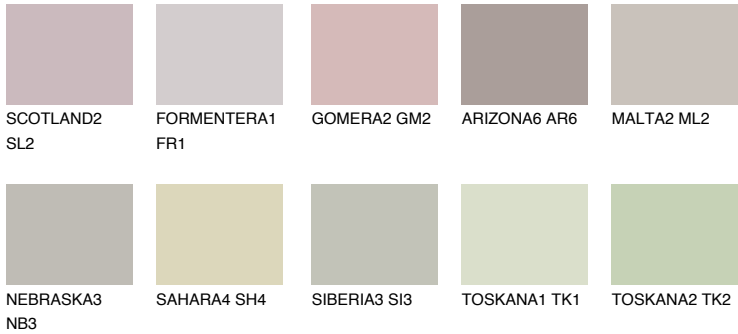

COLOUR DETAILS

ETNA2 ET2

55% TSR 49%

Matching colours

COLOURS

INTENSE

For more information on plasters and paints, go to www.ceresit.en

*The presented colours refer to plasters and paints offered by Ceresit. Due to the use of digital techniques, the presented colours might not represent the original ones, thus they cannot be considered as a reliable colour presentation. We recommend checking the authentic colour samples.