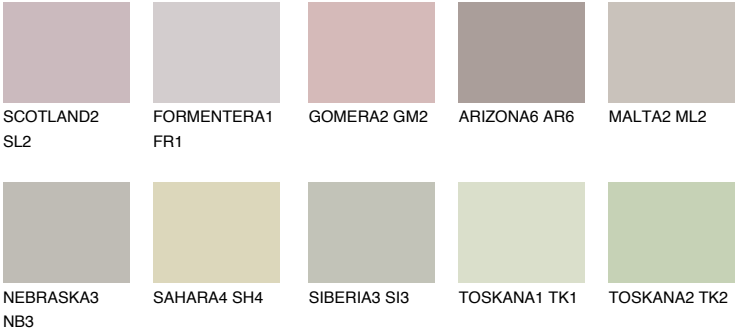

ETNA2 ET2

55% TSR 49%

Matching colours

COLOURS

INTENSE

For more information on plasters and paints, go to www.ceresit.en

*The presented colours refer to plasters and paints offered by Ceresit. Due to the use of digital techniques, the presented colours might not represent the original ones, thus they cannot be considered as a reliable colour presentation. We recommend checking the authentic colour samples.