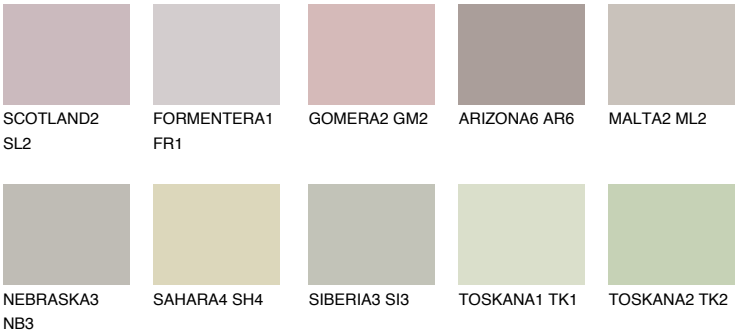

ETNA2 ET2

55% TSR 49%

Matching colours

COLOURS

INTENSE

For more information on plasters and paints, go to www.ceresit.en

*The presented colours refer to plasters and paints offered by Ceresit. Due to the use of digital techniques, the presented colours might not represent the original ones, thus they cannot be considered as a reliable colour presentation. We recommend checking the authentic colour samples.