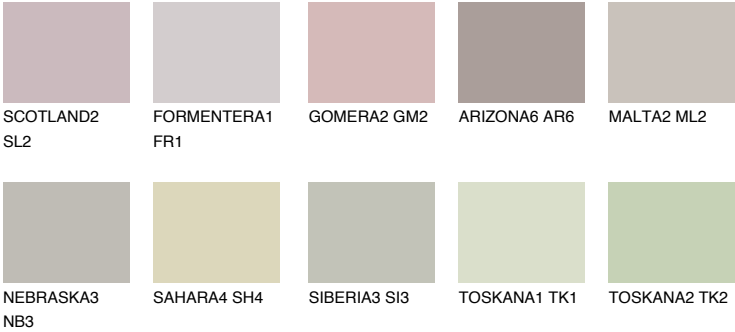

## ETNA2 ET2

55% **TSR** 49%

### Matching colours

#### COLOURS

#### INTENSE

For more information on plasters and paints, go to [www.ceresit.en](http://www.ceresit.en)

\*The presented colours refer to plasters and paints offered by Ceresit. Due to the use of digital techniques, the presented colours might not represent the original ones, thus they cannot be considered as a reliable colour presentation. We recommend checking the authentic colour samples.