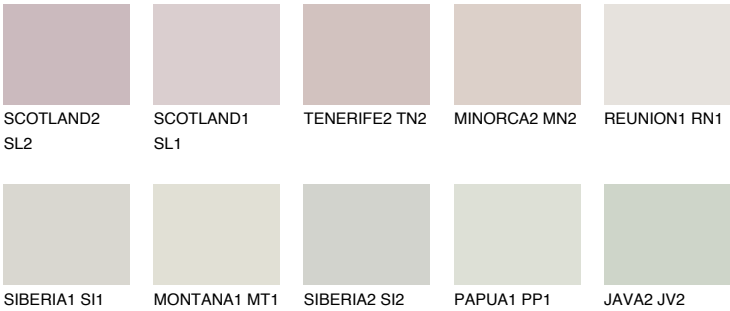

**ETNA1 ET1**

68% **TSR** 61%

## Matching colours

### COLOURS

### INTENSE

For more information on plasters and paints, go to [www.ceresit.en](http://www.ceresit.en)

\*The presented colours refer to plasters and paints offered by Ceresit. Due to the use of digital techniques, the presented colours might not represent the original ones, thus they cannot be considered as a reliable colour presentation. We recommend checking the authentic colour samples.