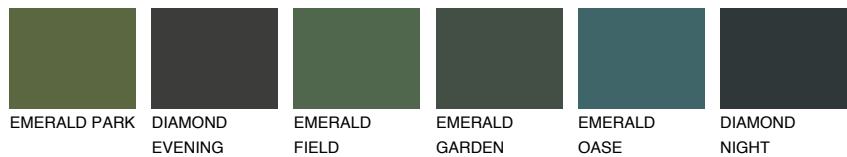

COLOUR DETAILS

ETNA1 ET1

68% **TSR** 61%

Matching colours

COLOURS

INTENSE

For more information on plasters and paints, go to www.ceresit.en

*The presented colours refer to plasters and paints offered by Ceresit. Due to the use of digital techniques, the presented colours might not represent the original ones, thus they cannot be considered as a reliable colour presentation. We recommend checking the authentic colour samples.