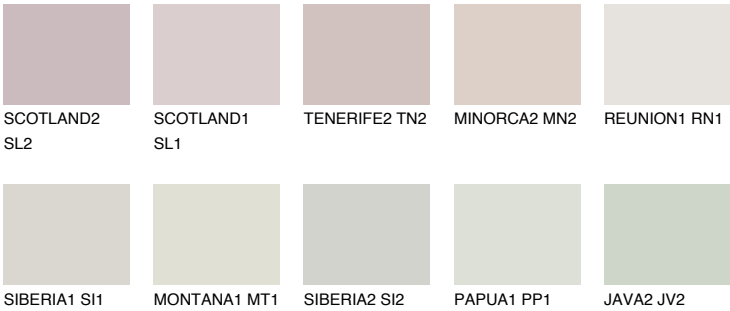

ETNA1 ET1

68% **TSR** 61%

Matching colours

COLOURS

INTENSE

For more information on plasters and paints, go to www.ceresit.en

*The presented colours refer to plasters and paints offered by Ceresit. Due to the use of digital techniques, the presented colours might not represent the original ones, thus they cannot be considered as a reliable colour presentation. We recommend checking the authentic colour samples.