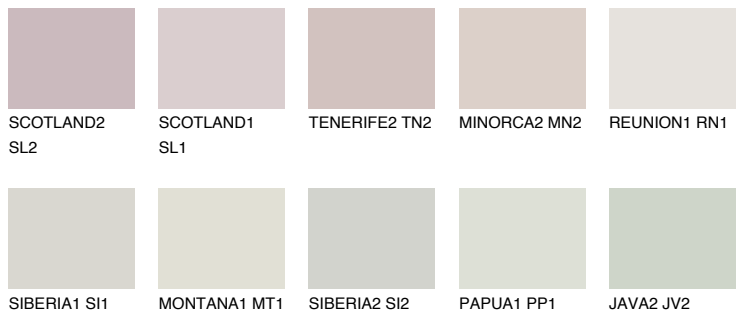

COLOUR DETAILS

ETNA1 ET1

68% **TSR** 61%

Matching colours

COLOURS

INTENSE

For more information on plasters and paints, go to www.ceresit.en

*The presented colours refer to plasters and paints offered by Ceresit. Due to the use of digital techniques, the presented colours might not represent the original ones, thus they cannot be considered as a reliable colour presentation. We recommend checking the authentic colour samples.