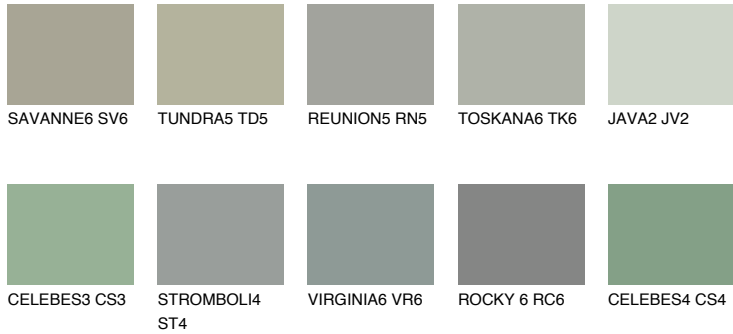

COLOUR DETAILS

SIBERIA6 SI6

31% TSR 40%

Matching colours

COLOURS

INTENSE

For more information on plasters and paints, go to www.ceresit.en

*The presented colours refer to plasters and paints offered by Ceresit. Due to the use of digital techniques, the presented colours might not represent the original ones, thus they cannot be considered as a reliable colour presentation. We recommend checking the authentic colour samples.