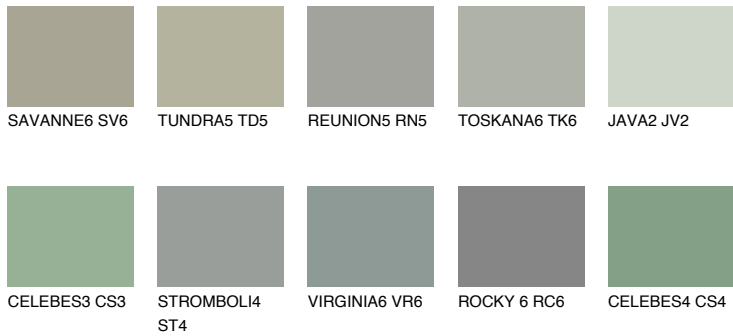

COLOUR DETAILS

SIBERIA6 SI6

31% **TSR** 40%

Matching colours

COLOURS

INTENSE

For more information on plasters and paints, go to www.ceresit.en

*The presented colours refer to plasters and paints offered by Ceresit. Due to the use of digital techniques, the presented colours might not represent the original ones, thus they cannot be considered as a reliable colour presentation. We recommend checking the authentic colour samples.