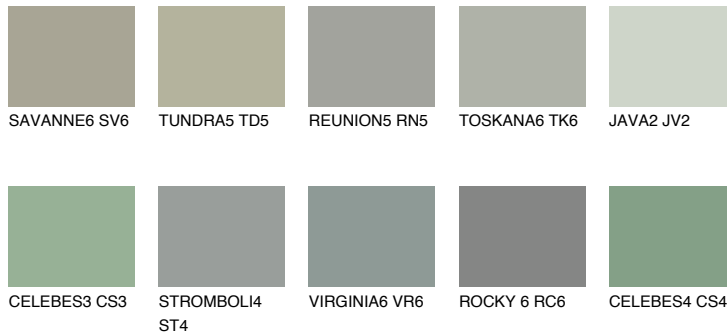

COLOUR DETAILS

SIBERIA6 SI6

31% TSR 40%

Matching colours

COLOURS

INTENSE

For more information on plasters and paints, go to www.ceresit.en

*The presented colours refer to plasters and paints offered by Ceresit. Due to the use of digital techniques, the presented colours might not represent the original ones, thus they cannot be considered as a reliable colour presentation. We recommend checking the authentic colour samples.