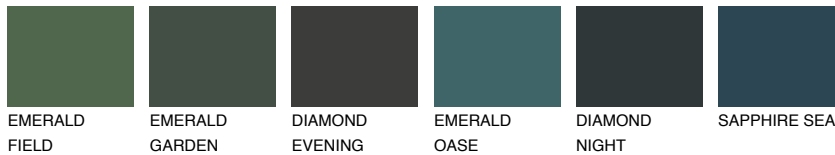

COLOUR DETAILS

SIBERIA6 SI6

31% **TSR** 40%

Matching colours

COLOURS

INTENSE

For more information on plasters and paints, go to www.ceresit.en

*The presented colours refer to plasters and paints offered by Ceresit. Due to the use of digital techniques, the presented colours might not represent the original ones, thus they cannot be considered as a reliable colour presentation. We recommend checking the authentic colour samples.