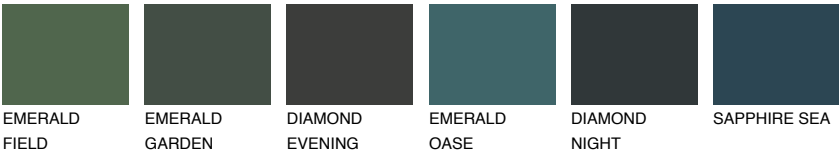

COLOUR DETAILS

SIBERIA6 SI6

31% TSR 40%

Matching colours

COLOURS

INTENSE

For more information on plasters and paints, go to www.ceresit.en

*The presented colours refer to plasters and paints offered by Ceresit. Due to the use of digital techniques, the presented colours might not represent the original ones, thus they cannot be considered as a reliable colour presentation. We recommend checking the authentic colour samples.