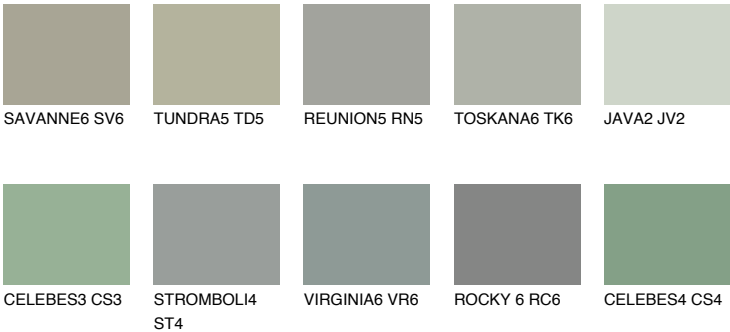

COLOUR DETAILS

SIBERIA6 SI6

31% TSR 40%

Matching colours

COLOURS

INTENSE

For more information on plasters and paints, go to www.ceresit.en

*The presented colours refer to plasters and paints offered by Ceresit. Due to the use of digital techniques, the presented colours might not represent the original ones, thus they cannot be considered as a reliable colour presentation. We recommend checking the authentic colour samples.