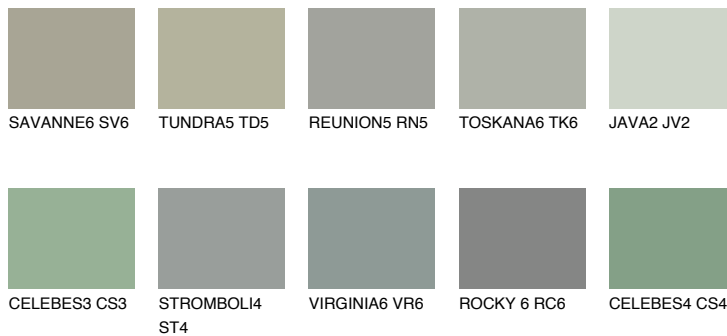

COLOUR DETAILS

SIBERIA6 SI6

31% TSR 40%

Matching colours

COLOURS

INTENSE

For more information on plasters and paints, go to www.ceresit.en

*The presented colours refer to plasters and paints offered by Ceresit. Due to the use of digital techniques, the presented colours might not represent the original ones, thus they cannot be considered as a reliable colour presentation. We recommend checking the authentic colour samples.