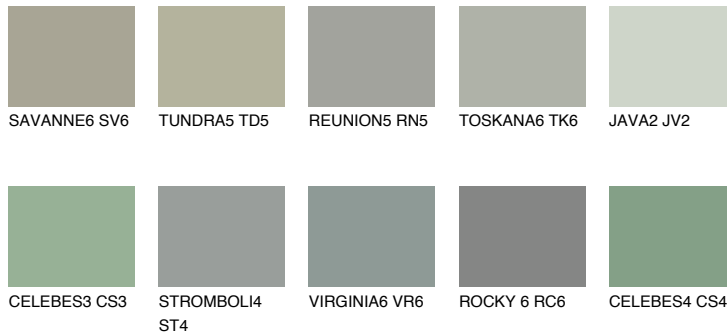

COLOUR DETAILS

SIBERIA6 SI6

31% **TSR** 40%

Matching colours

COLOURS

INTENSE

For more information on plasters and paints, go to www.ceresit.en

*The presented colours refer to plasters and paints offered by Ceresit. Due to the use of digital techniques, the presented colours might not represent the original ones, thus they cannot be considered as a reliable colour presentation. We recommend checking the authentic colour samples.