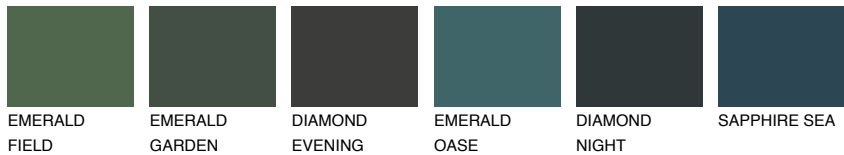

COLOUR DETAILS

SIBERIA5 SI5

☀️ 37%   🌑 32%

Matching colours

COLOURS

INTENSE

For more information on plasters and paints, go to www.ceresit.en

*The presented colours refer to plasters and paints offered by Ceresit. Due to the use of digital techniques, the presented colours might not represent the original ones, thus they cannot be considered as a reliable colour presentation. We recommend checking the authentic colour samples.