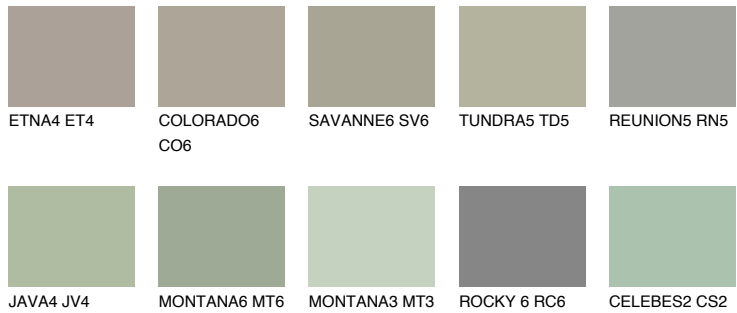

# COLOUR DETAILS

### Matching colours

#### COLOURS

#### INTENSE

For more information on plasters and paints, go to [www.ceresit.en](http://www.ceresit.en)

\*The presented colours refer to plasters and paints offered by Ceresit. Due to the use of digital techniques, the presented colours might not represent the original ones, thus they cannot be considered as a reliable colour presentation. We recommend checking the authentic colour samples.