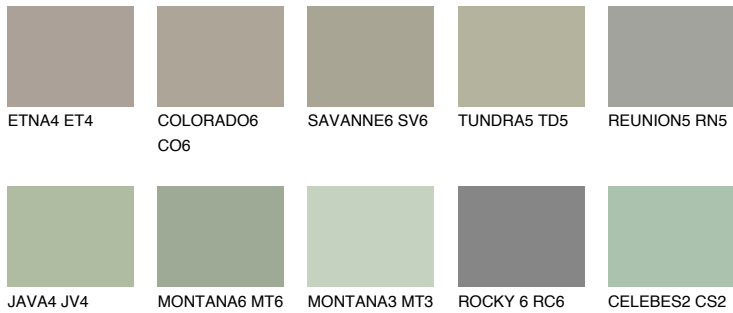

COLOUR DETAILS

SIBERIA5 SI5

37% TSR 32%

Matching colours

COLOURS

INTENSE

For more information on plasters and paints, go to www.ceresit.en

*The presented colours refer to plasters and paints offered by Ceresit. Due to the use of digital techniques, the presented colours might not represent the original ones, thus they cannot be considered as a reliable colour presentation. We recommend checking the authentic colour samples.