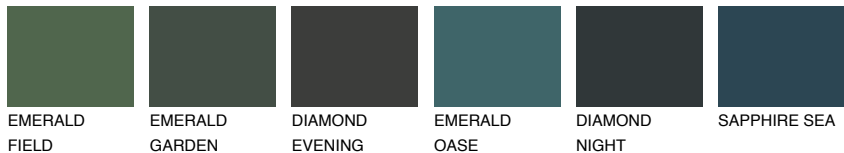

COLOUR DETAILS

SIBERIA5 SI5

37% TSR 32%

Matching colours

COLOURS

INTENSE

For more information on plasters and paints, go to www.ceresit.en

*The presented colours refer to plasters and paints offered by Ceresit. Due to the use of digital techniques, the presented colours might not represent the original ones, thus they cannot be considered as a reliable colour presentation. We recommend checking the authentic colour samples.