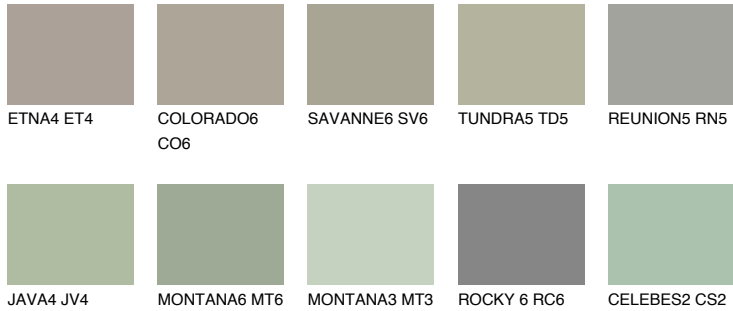

COLOUR DETAILS

SIBERIA5 SI5

☀️ 37%   🌑 32%

Matching colours

COLOURS

INTENSE

For more information on plasters and paints, go to www.ceresit.en

*The presented colours refer to plasters and paints offered by Ceresit. Due to the use of digital techniques, the presented colours might not represent the original ones, thus they cannot be considered as a reliable colour presentation. We recommend checking the authentic colour samples.