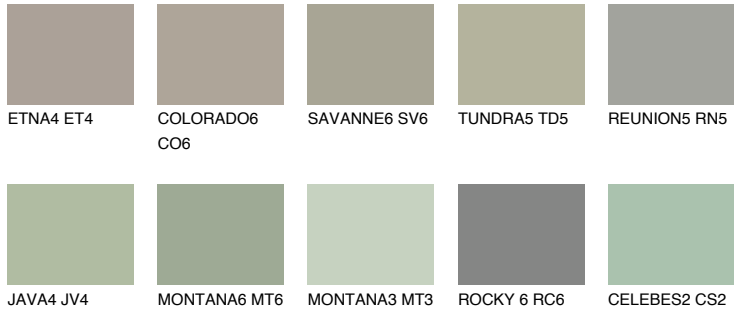

COLOUR DETAILS

SIBERIA5 SI5

☀ 37% **TSR** 32%

Matching colours

COLOURS

INTENSE

For more information on plasters and paints, go to www.ceresit.en

*The presented colours refer to plasters and paints offered by Ceresit. Due to the use of digital techniques, the presented colours might not represent the original ones, thus they cannot be considered as a reliable colour presentation. We recommend checking the authentic colour samples.