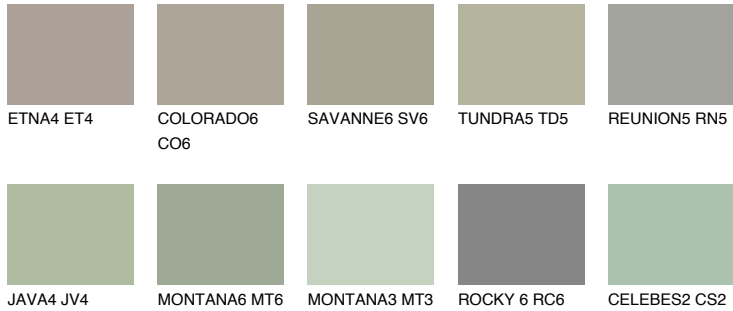

# COLOUR DETAILS

### Matching colours

#### COLOURS

#### INTENSE

For more information on plasters and paints, go to [www.ceresit.en](http://www.ceresit.en)

\*The presented colours refer to plasters and paints offered by Ceresit. Due to the use of digital techniques, the presented colours might not represent the original ones, thus they cannot be considered as a reliable colour presentation. We recommend checking the authentic colour samples.