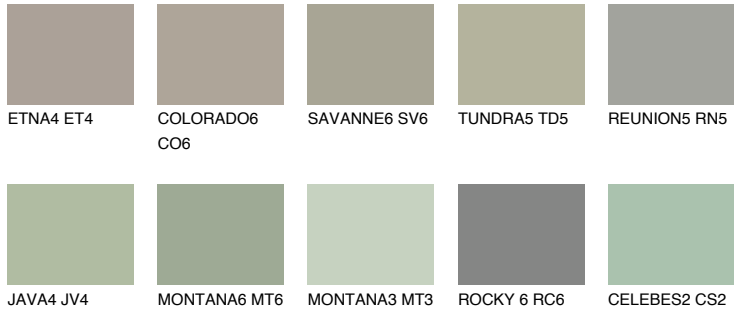

COLOUR DETAILS

SIBERIA5 SI5

37% TSR 32%

Matching colours

COLOURS

INTENSE

For more information on plasters and paints, go to www.ceresit.en

*The presented colours refer to plasters and paints offered by Ceresit. Due to the use of digital techniques, the presented colours might not represent the original ones, thus they cannot be considered as a reliable colour presentation. We recommend checking the authentic colour samples.