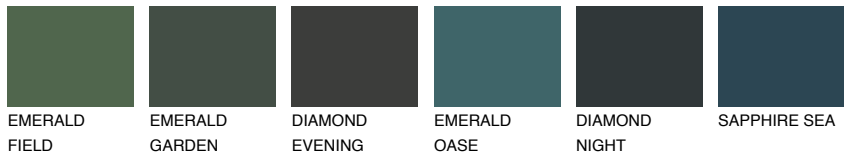

COLOUR DETAILS

SIBERIA4 SI4

39% TSR 34%

Matching colours

COLOURS

INTENSE

For more information on plasters and paints, go to www.ceresit.en

*The presented colours refer to plasters and paints offered by Ceresit. Due to the use of digital techniques, the presented colours might not represent the original ones, thus they cannot be considered as a reliable colour presentation. We recommend checking the authentic colour samples.