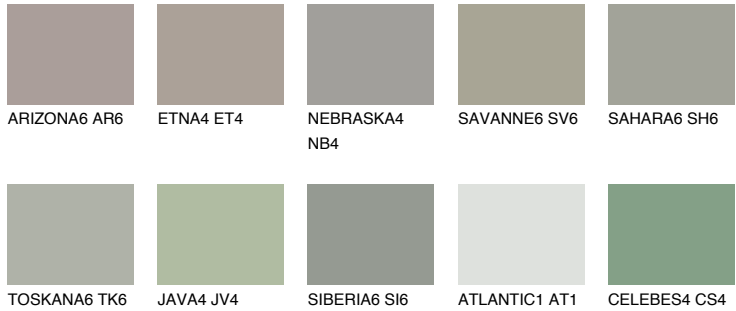

COLOUR DETAILS

SIBERIA4 SI4

39% TSR 34%

Matching colours

COLOURS

INTENSE

For more information on plasters and paints, go to www.ceresit.en

*The presented colours refer to plasters and paints offered by Ceresit. Due to the use of digital techniques, the presented colours might not represent the original ones, thus they cannot be considered as a reliable colour presentation. We recommend checking the authentic colour samples.