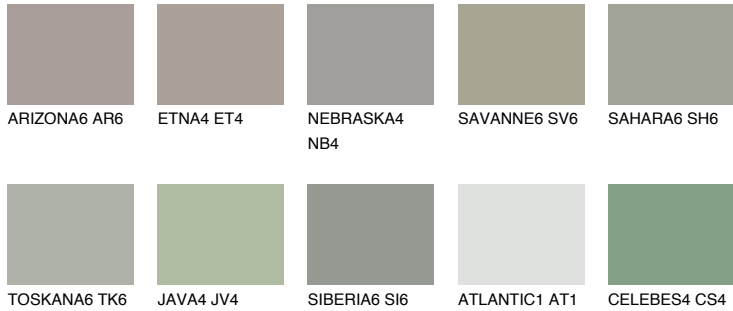

COLOUR DETAILS

SIBERIA4 SI4

39% TSR 34%

Matching colours

COLOURS

INTENSE

For more information on plasters and paints, go to www.ceresit.en

*The presented colours refer to plasters and paints offered by Ceresit. Due to the use of digital techniques, the presented colours might not represent the original ones, thus they cannot be considered as a reliable colour presentation. We recommend checking the authentic colour samples.