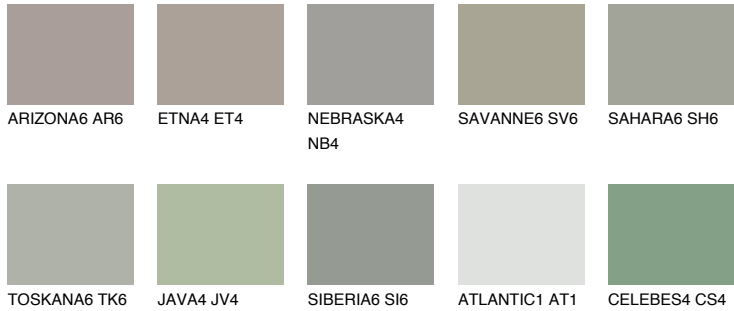

COLOUR DETAILS

SIBERIA4 SI4

39% TSR 34%

Matching colours

COLOURS

INTENSE

For more information on plasters and paints, go to www.ceresit.en

*The presented colours refer to plasters and paints offered by Ceresit. Due to the use of digital techniques, the presented colours might not represent the original ones, thus they cannot be considered as a reliable colour presentation. We recommend checking the authentic colour samples.