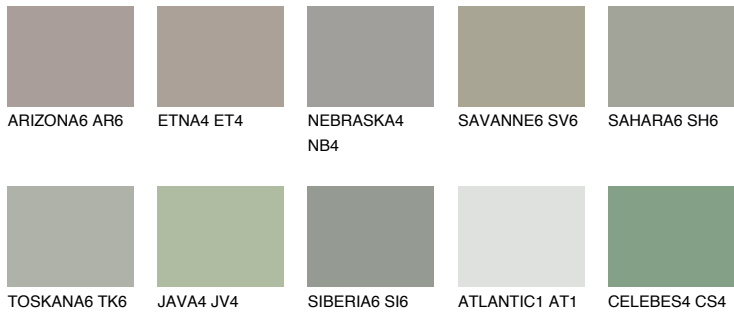

COLOUR DETAILS

SIBERIA4 SI4

39% TSR 34%

Matching colours

COLOURS

INTENSE

For more information on plasters and paints, go to www.ceresit.en

*The presented colours refer to plasters and paints offered by Ceresit. Due to the use of digital techniques, the presented colours might not represent the original ones, thus they cannot be considered as a reliable colour presentation. We recommend checking the authentic colour samples.