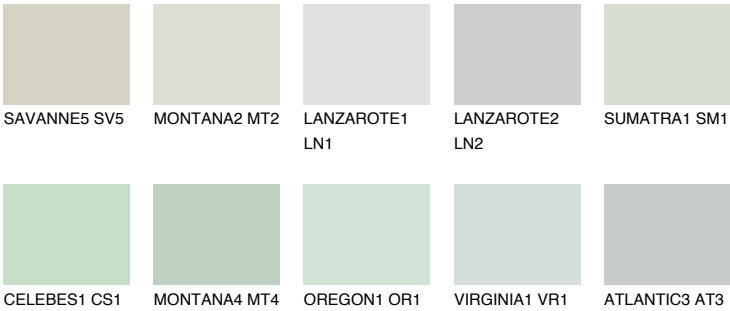

## ATLANTIC1 AT1

75% **TSR** 71%

### Matching colours

#### COLOURS

#### INTENSE

For more information on plasters and paints, go to [www.ceresit.en](http://www.ceresit.en)

\*The presented colours refer to plasters and paints offered by Ceresit. Due to the use of digital techniques, the presented colours might not represent the original ones, thus they cannot be considered as a reliable colour presentation. We recommend checking the authentic colour samples.