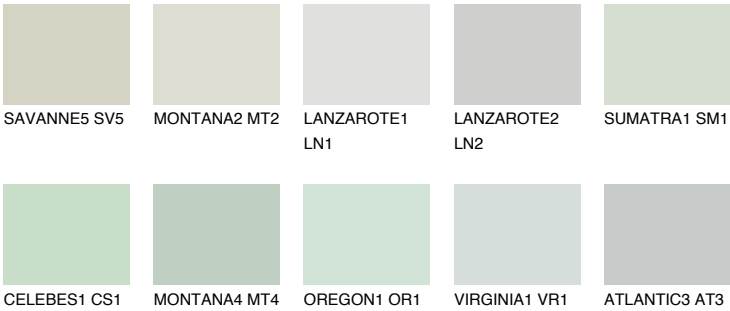

ATLANTIC1 AT1

75% **TSR** 71%

Matching colours

COLOURS

INTENSE

For more information on plasters and paints, go to www.ceresit.en

*The presented colours refer to plasters and paints offered by Ceresit. Due to the use of digital techniques, the presented colours might not represent the original ones, thus they cannot be considered as a reliable colour presentation. We recommend checking the authentic colour samples.