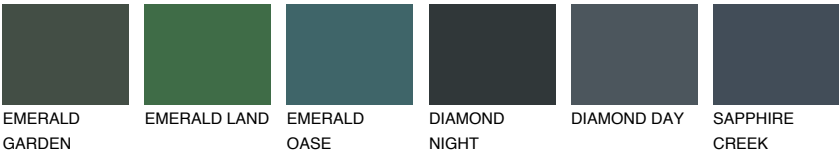

ATLANTIC1 AT1

75% **TSR** 71%

Matching colours

COLOURS

INTENSE

For more information on plasters and paints, go to www.ceresit.en

*The presented colours refer to plasters and paints offered by Ceresit. Due to the use of digital techniques, the presented colours might not represent the original ones, thus they cannot be considered as a reliable colour presentation. We recommend checking the authentic colour samples.