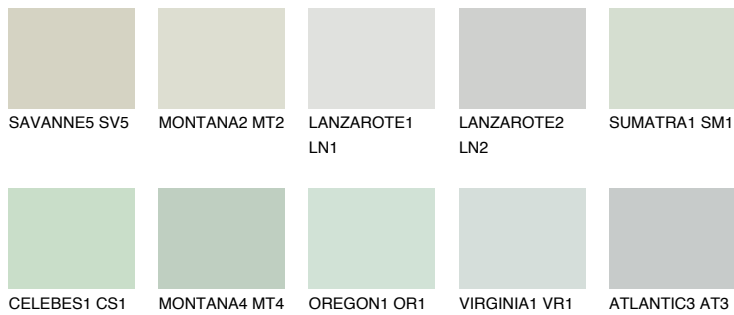

# COLOUR DETAILS

## ATLANTIC1 AT1

75% **TSR** 71%

### Matching colours

#### COLOURS