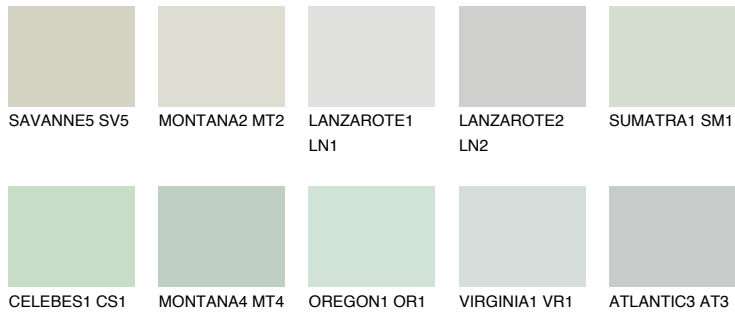

COLOUR DETAILS

ATLANTIC1 AT1

75% **TSR** 71%

Matching colours

COLOURS

INTENSE

For more information on plasters and paints, go to www.ceresit.en

*The presented colours refer to plasters and paints offered by Ceresit. Due to the use of digital techniques, the presented colours might not represent the original ones, thus they cannot be considered as a reliable colour presentation. We recommend checking the authentic colour samples.