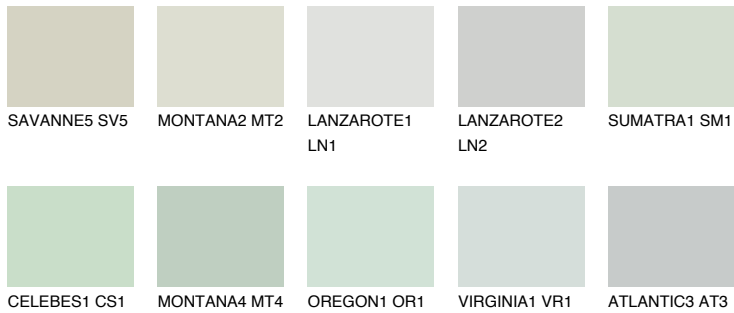

COLOUR DETAILS

ATLANTIC1 AT1

75% **TSR** 71%

Matching colours

COLOURS

INTENSE

For more information on plasters and paints, go to www.ceresit.en

*The presented colours refer to plasters and paints offered by Ceresit. Due to the use of digital techniques, the presented colours might not represent the original ones, thus they cannot be considered as a reliable colour presentation. We recommend checking the authentic colour samples.