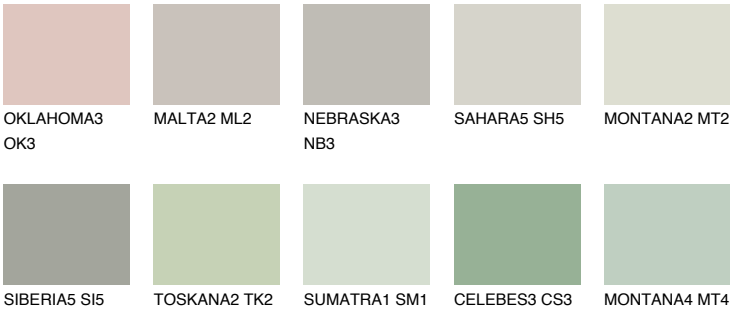

SIBERIA3 SI3

54% TSR 49%

Matching colours

COLOURS

INTENSE

For more information on plasters and paints, go to www.ceresit.en

*The presented colours refer to plasters and paints offered by Ceresit. Due to the use of digital techniques, the presented colours might not represent the original ones, thus they cannot be considered as a reliable colour presentation. We recommend checking the authentic colour samples.