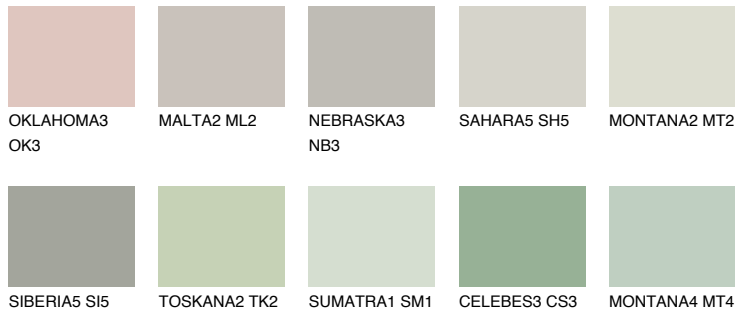

# COLOUR DETAILS

## SIBERIA3 SI3

54% TSR 49%

### Matching colours

#### COLOURS