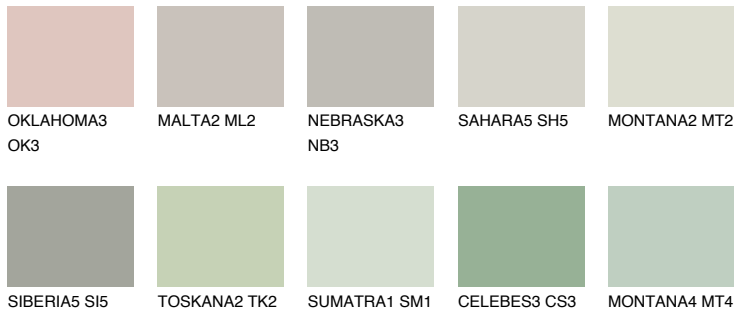

COLOUR DETAILS

SIBERIA3 SI3

54% TSR 49%

Matching colours

COLOURS

INTENSE

For more information on plasters and paints, go to www.ceresit.en

*The presented colours refer to plasters and paints offered by Ceresit. Due to the use of digital techniques, the presented colours might not represent the original ones, thus they cannot be considered as a reliable colour presentation. We recommend checking the authentic colour samples.