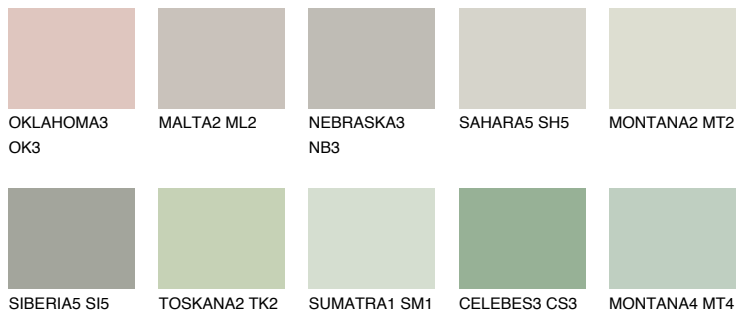

COLOUR DETAILS

SIBERIA3 SI3

54% TSR 49%

Matching colours

COLOURS

INTENSE

For more information on plasters and paints, go to www.ceresit.en

*The presented colours refer to plasters and paints offered by Ceresit. Due to the use of digital techniques, the presented colours might not represent the original ones, thus they cannot be considered as a reliable colour presentation. We recommend checking the authentic colour samples.