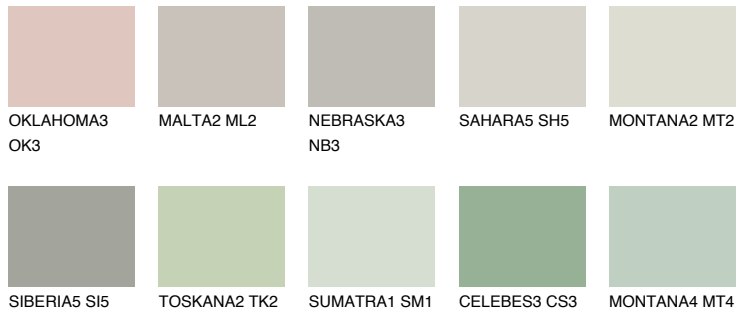

COLOUR DETAILS

SIBERIA3 SI3

54% TSR 49%

Matching colours

COLOURS

INTENSE

For more information on plasters and paints, go to www.ceresit.en

*The presented colours refer to plasters and paints offered by Ceresit. Due to the use of digital techniques, the presented colours might not represent the original ones, thus they cannot be considered as a reliable colour presentation. We recommend checking the authentic colour samples.