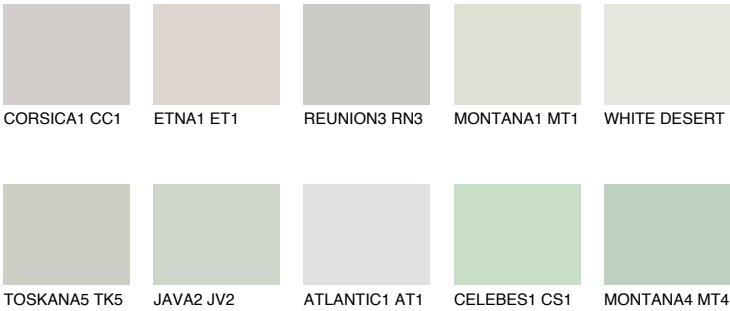

## SIBERIA2 SI2

65% TSR 59%

### Matching colours

#### COLOURS

#### INTENSE

For more information on plasters and paints, go to [www.ceresit.en](http://www.ceresit.en)

\*The presented colours refer to plasters and paints offered by Ceresit. Due to the use of digital techniques, the presented colours might not represent the original ones, thus they cannot be considered as a reliable colour presentation. We recommend checking the authentic colour samples.