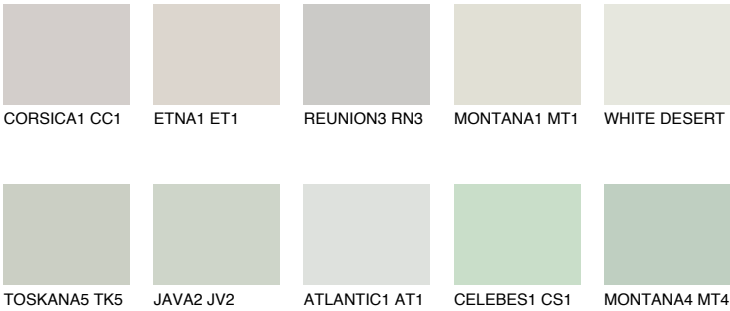

SIBERIA2 SI2

65% TSR 59%

Matching colours

COLOURS

INTENSE

For more information on plasters and paints, go to www.ceresit.en

*The presented colours refer to plasters and paints offered by Ceresit. Due to the use of digital techniques, the presented colours might not represent the original ones, thus they cannot be considered as a reliable colour presentation. We recommend checking the authentic colour samples.