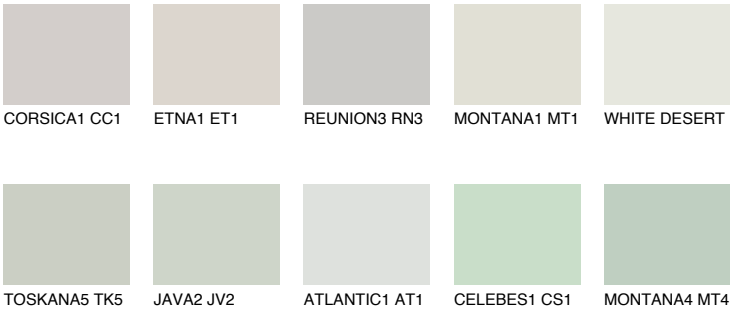

# COLOUR DETAILS

## SIBERIA2 SI2

65% TSR 59%

### Matching colours

#### COLOURS