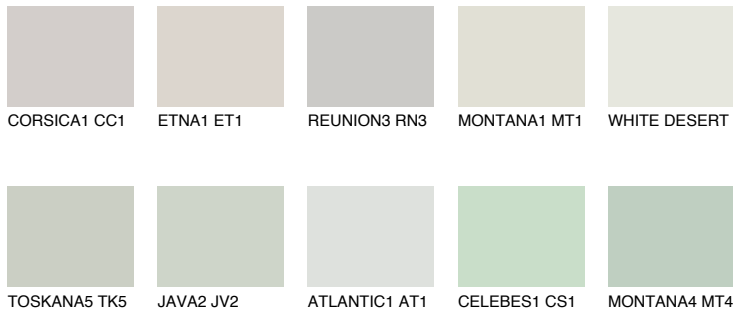

# COLOUR DETAILS

## SIBERIA2 SI2

65% TSR 59%

### Matching colours

#### COLOURS