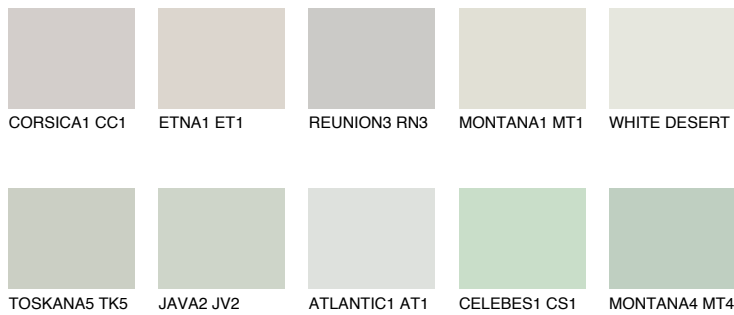

COLOUR DETAILS

SIBERIA2 SI2

65% TSR 59%

Matching colours

COLOURS

INTENSE

For more information on plasters and paints, go to www.ceresit.en

*The presented colours refer to plasters and paints offered by Ceresit. Due to the use of digital techniques, the presented colours might not represent the original ones, thus they cannot be considered as a reliable colour presentation. We recommend checking the authentic colour samples.