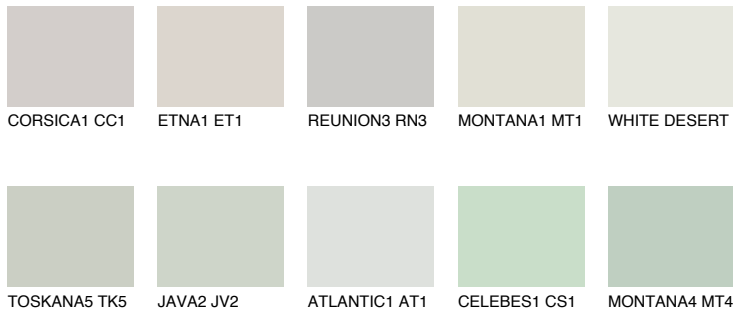

COLOUR DETAILS

SIBERIA2 SI2

65% TSR 59%

Matching colours

COLOURS

INTENSE

For more information on plasters and paints, go to www.ceresit.en

*The presented colours refer to plasters and paints offered by Ceresit. Due to the use of digital techniques, the presented colours might not represent the original ones, thus they cannot be considered as a reliable colour presentation. We recommend checking the authentic colour samples.