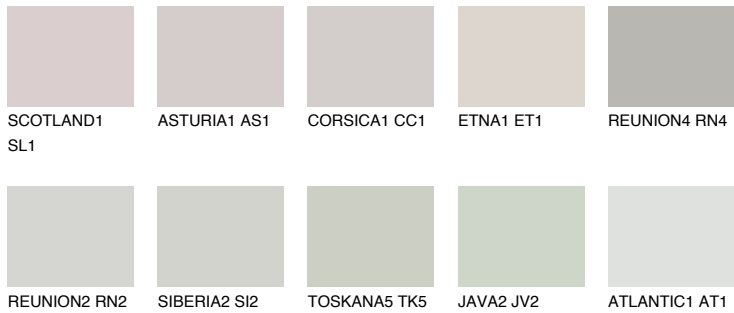

COLOUR DETAILS

SIBERIA1 SI1

68% TSR 65%

Matching colours

COLOURS

INTENSE

For more information on plasters and paints, go to www.ceresit.en

*The presented colours refer to plasters and paints offered by Ceresit. Due to the use of digital techniques, the presented colours might not represent the original ones, thus they cannot be considered as a reliable colour presentation. We recommend checking the authentic colour samples.