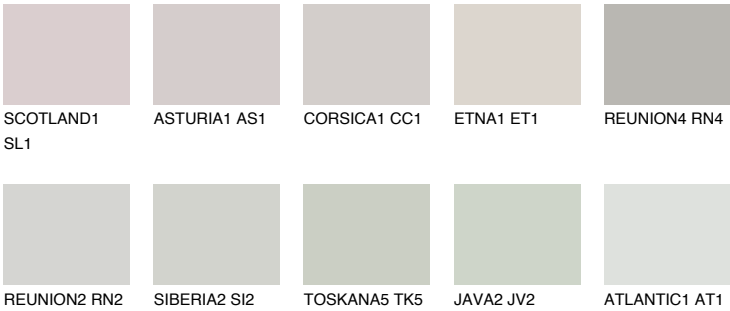

SIBERIA1 SI1

68% **TSR** 65%

Matching colours

COLOURS

INTENSE

For more information on plasters and paints, go to www.ceresit.en

*The presented colours refer to plasters and paints offered by Ceresit. Due to the use of digital techniques, the presented colours might not represent the original ones, thus they cannot be considered as a reliable colour presentation. We recommend checking the authentic colour samples.